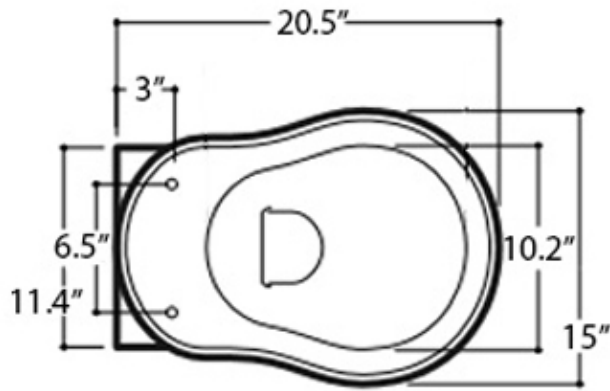

* WS Bath Collections reserves the right to revise dimensions or information on this sheet without notice

Collection Retro	Model Retro 1015 Toilet	Dimensions Metric <i>1 inch = 2.54 cm</i> <i>1 inch = 25.4 mm</i>	 1051 Lea Drive - Collegeville, PA 19426 Tel. 215 513 9400 - Fax 610 831 0215 www.ws bathcollections.com - info@ws bathcollections.com
------------------------------	-------------------------------------	--	---

Collection
Retro

Model |
Retro 1015 Toilet

Dimensions Metric
1 inch = 2.54 cm
1 inch = 25.4 mm

WS[®]
BATH
COLLECTIONS

1051 Lea Drive - Collegeville, PA 19426
Tel. 215 513 9400 - Fax 610 831 0215
www.ws bathcollections.com - info@ws bathcollections.com

Product Installation Instructions

Wall carrier and tank for Wall mount WC

Model: **Geberit 111.728.00.1**

Features & Specifications

Duofix carrier installation frame for wall-hung WC with UP720 concealed dual-flush tank, height 44 in (112 cm).

Concealed cistern for tool-free mounting and repair work

Collection Wall Carrier + Tank	Model Geberit 111.728.00.1	Dimensions Metric <i>1 inch = 2.54 cm</i> <i>1 inch = 25.4 mm</i>	 1051 Lea Drive - Collegeville, PA 19426 Tel. 215 513 9400 - Fax 610 831 0215 www.ws bathcollections.com - info@ws bathcollections.com
-----------------------------------	---------------------------------	---	---