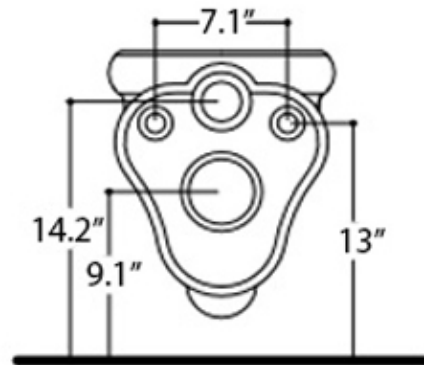

Retro 1015 Toilet

Features

- Toilet (Water Closet)
- One Piece
- Made of Vitreous China
- Toilet Seat and Cover (Retro 1089), Soft Close, Included
- Actuator, Carrier, and Tank sold separately (Geberit)
- Glossy White Finish
- Wall Mounted Installation
- Flow Rate: 1.28 GPF
- Elongated Bowl
- Designed by Massimiliano Cicconi
- Made in Italy

* WS Bath Collections reserves the right to revise dimensions or information on this sheet without notice

Collection Retro	Model Retro 1015 Toilet	Dimensions Metric <i>1 inch = 2.54 cm</i> <i>1 inch = 25.4 mm</i>	 1051 Lea Drive - Collegeville, PA 19426 Tel. 215 513 9400 - Fax 610 831 0215 www.ws bathcollections.com - info@ws bathcollections.com
------------------------------	-------------------------------------	--	---

Collection
Retro

Model |
Retro 1015 Toilet

Dimensions Metric
1 inch = 2.54 cm
1 inch = 25.4 mm

WS[®]
BATH
COLLECTIONS

1051 Lea Drive - Collegeville, PA 19426
Tel. 215 513 9400 - Fax 610 831 0215
www.ws bathcollections.com - info@ws bathcollections.com

Product Installation Instructions

Wall carrier and tank for Wall mount WC

Model: **Geberit 111.728.00.1**

Features & Specifications

Duofix carrier installation frame for wall-hung WC with UP720 concealed dual-flush tank, height 44 in (112 cm).