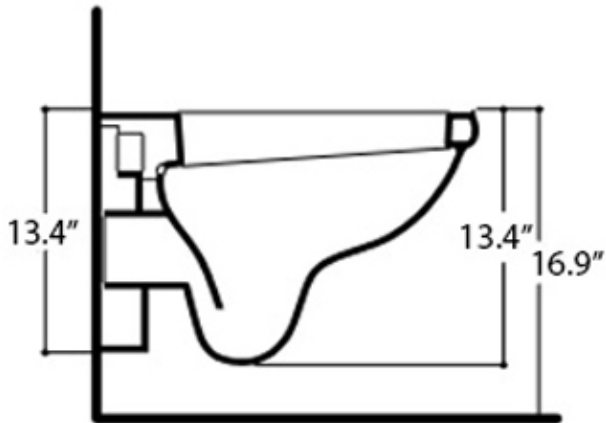

Retro 1015 Toilet

Features

- Toilet (Water Closet)
- One Piece
- Made of Vitreous China
- Toilet Seat and Cover (Retro 1089), Soft Close, Included
- Actuator, Carrier, and Tank sold separately (Geberit)
- Glossy White Finish
- Wall Mounted Installation
- Flow Rate: 1.28 GPF
- Elongated Bowl
- Designed by Massimiliano Cicconi
- Made in Italy

* WS Bath Collections reserves the right to revise dimensions or information on this sheet without notice

Collection Retro	Model Retro 1015 Toilet	Dimensions Metric <i>1 inch = 2.54 cm</i> <i>1 inch = 25.4 mm</i>	 1051 Lea Drive - Collegeville, PA 19426 Tel. 215 513 9400 - Fax 610 831 0215 www.ws bathcollections.com - info@ws bathcollections.com
------------------------------	-------------------------------------	--	---

Collection
Retro

Model |
Retro 1015 Toilet

Dimensions Metric
1 inch = 2.54 cm
1 inch = 25.4 mm

WS[®]
BATH
COLLECTIONS

1051 Lea Drive - Collegeville, PA 19426
Tel. 215 513 9400 - Fax 610 831 0215
www.ws bathcollections.com - info@ws bathcollections.com

Product Installation Instructions

Wall carrier and tank for Wall mount WC

Model: **Geberit 111.728.00.1**

Features & Specifications

Duofix carrier installation frame for wall-hung WC with UP720 concealed dual-flush tank, height 44 in (112 cm).