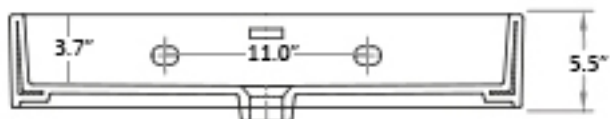

Related Items:

- WSBC 53991 | Push Waste Drain
- WSBC 53922 | Decorative Trap

Finishes:

-  Glossy White
-  Glossy Black
-  Matte Black

SKU# | Options:

- Quattro 70.00 WG | No Faucet Hole, Glossy White
- Quattro 70.01 WG | Single Faucet Hole, Glossy White
- Quattro 70.03-4 WG | Three Faucet Holes 4" Spread, Glossy White
- Quattro 70.03-8 WG | Three Faucet Holes 8" Spread, Glossy White
- Quattro 70.00 BG | No Faucet Hole, Glossy Black
- Quattro 70.01 BG | Single Faucet Hole, Glossy Black
- Quattro 70.03-4 BG | Three Faucet Holes 4" Spread, Glossy Black
- Quattro 70.03-8 BG | Three Faucet Holes 8" Spread, Glossy Black
- Quattro 70.00 BM | No Faucet Hole, Matte Black
- Quattro 70.01 BM | Single Faucet Hole, Matte Black
- Quattro 70.03-4 BM | Three Faucet Holes 4" Spread, Matte Black
- Quattro 70.03-8 BM | Three Faucet Holes 8" Spread, Matte Black
- Quattro 70.02L | Soap Dispenser Hole (Left)
- Quattro 70.02R | Soap Dispenser Hole (Right)

“.nn” refers to the number of faucets holes

* WS Bath Collections reserves the right to revise dimensions or information on this sheet without notice

Collection Quattro	Model Quattro 70	Dimensions Metric <i>1 inch = 2.54 cm</i> <i>1 inch = 25.4 mm</i>	 1051 Lea Drive - Collegeville, PA 19426 Tel. 215 513 9400 - Fax 610 831 0215 www.ws bathcollections.com - info@ws bathcollectins.com
--------------------------------	------------------------------	---	---

Collection
Quattro

Model |
Quattro 70

Dimensions Metric
1 inch = 2.54 cm
1 inch = 25.4 mm

WS[®]
BATH
COLLECTIONS

1051 Lea Drive - Collegeville, PA 19426
Tel. 215 513 9400 - Fax 610 831 0215
www.ws bathcollections.com - info@ws bathcollections.com