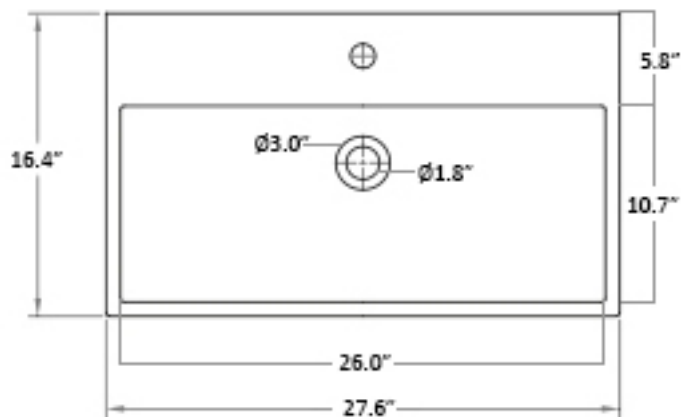

Related Items:

- WSBC 53991 | Push Waste Drain
- WSBC 53922 | Decorative Trap

Finishes:

-  Glossy White
-  Glossy Black
-  Matte Black

SKU# | Options:

- Quattro 70.00 WG | No Faucet Hole, Glossy White
- Quattro 70.01 WG | Single Faucet Hole, Glossy White
- Quattro 70.03-4 WG | Three Faucet Holes 4" Spread, Glossy White
- Quattro 70.03-8 WG | Three Faucet Holes 8" Spread, Glossy White
- Quattro 70.00 BG | No Faucet Hole, Glossy Black
- Quattro 70.01 BG | Single Faucet Hole, Glossy Black
- Quattro 70.03-4 BG | Three Faucet Holes 4" Spread, Glossy Black
- Quattro 70.03-8 BG | Three Faucet Holes 8" Spread, Glossy Black
- Quattro 70.00 BM | No Faucet Hole, Matte Black
- Quattro 70.01 BM | Single Faucet Hole, Matte Black
- Quattro 70.03-4 BM | Three Faucet Holes 4" Spread, Matte Black
- Quattro 70.03-8 BM | Three Faucet Holes 8" Spread, Matte Black
- Quattro 70.02L | Soap Dispenser Hole (Left)
- Quattro 70.02R | Soap Dispenser Hole (Right)

“.nn” refers to the number of faucets holes

* WS Bath Collections reserves the right to revise dimensions or information on this sheet without notice

Collection Quattro	Model Quattro 70	Dimensions Metric <i>1 inch = 2.54 cm</i> <i>1 inch = 25.4 mm</i>	 1051 Lea Drive - Collegeville, PA 19426 Tel. 215 513 9400 - Fax 610 831 0215 www.ws bathcollections.com - info@ws bathcollectins.com
--------------------------------	------------------------------	---	---

Collection
Quattro

Model |
Quattro 70

Dimensions Metric
1 inch = 2.54 cm
1 inch = 25.4 mm

WS[®]
BATH
COLLECTIONS

1051 Lea Drive - Collegeville, PA 19426
Tel. 215 513 9400 - Fax 610 831 0215
www.ws bathcollections.com - info@ws bathcollections.com

Dimensions Metric
1 inch = 2.54 cm
1 inch = 25.4 mm

WS®
BATH
COLLECTIONS

1051 Lea Drive - Collegeville, PA 19426
Tel. 215 513 9400 - Fax 610 831 0215
www.ws bathcollections.com - info@ws bathcollections.com