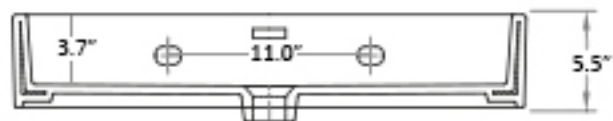

Related Items:

- WSBC 53991 | Push Waste Drain
- WSBC 53922 | Decorative Trap

SKU# | Options

- Quattro 70.00 | No Faucet Hole
- Quattro 70.01 | Single Faucet Hole
- Quattro 70.03-4 | Three Faucet Holes 4" Spread
- Quattro 70.03-8 | Three Faucet Holes 8" Spread
- Quattro 70.02L | Left Soap Dispenser Hole (Specify Distance)
- Quattro 70.02R | Right Soap Dispenser Hole (Specify Distance)
- Quattro 70.nn WG | Glossy White
- Quattro 70.nn BG | Glossy Black
- Quattro 70.nn BM | Matte Black

“.nn” refers to the number of faucets holes

Finishes

-  Glossy White
-  Glossy Black
-  Matte Black

* WS Bath Collections reserves the right to revise dimensions or information on this sheet without notice

| | | | |
|------------------------------|------------------------------|--|---|
| Collection Quattro | Model Quattro 70 | Dimensions Metric 1 inch = 2.54 cm 1 inch = 25.4 mm |  1051 Lea Drive - Collegeville, PA 19426 Tel. 215 513 9400 - Fax 610 831 0215 www.ws bathcollections.com - info@ws bathcollectins.com |
|------------------------------|------------------------------|--|---|

Collection
Quattro

Model |
Quattro 70

Dimensions Metric

1 inch = 2.54 cm
1 inch = 25.4 mm

WS[®]
BATH
COLLECTIONS

1051 Lea Drive - Collegeville, PA 19426
Tel. 215 513 9400 - Fax 610 831 0215

www.ws bathcollections.com - info@ws bathcollections.com