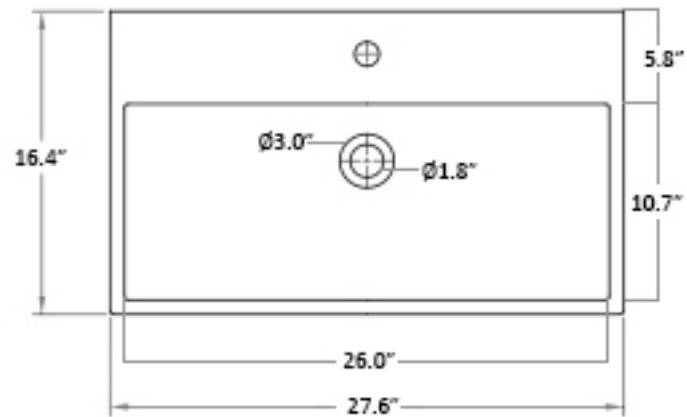

Related Items:

- WSBC 53991 | Push Waste Drain
- WSBC 53922 | Decorative Trap

SKU# | Options

- Quattro 70.00 | No Faucet Hole
- Quattro 70.01 | Single Faucet Hole
- Quattro 70.03-4 | Three Faucet Holes 4" Spread
- Quattro 70.03-8 | Three Faucet Holes 8" Spread
- Quattro 70.02L | Left Soap Dispenser Hole (Specify Distance)
- Quattro 70.02R | Right Soap Dispenser Hole (Specify Distance)
- Quattro 70.nn WG | Glossy White
- Quattro 70.nn BG | Glossy Black
- Quattro 70.nn BM | Matte Black

| | | | |
|------------------------------|------------------------------|--|---|
| Collection Quattro | Model Quattro 70 | Dimensions Metric 1 inch = 2.54 cm 1 inch = 25.4 mm |  1051 Lea Drive - Collegeville, PA 19426 Tel. 215 513 9400 - Fax 610 831 0215 www.ws bathcollections.com - info@ws bathcollectins.com |
|------------------------------|------------------------------|--|---|

Collection
Quattro

Model |
Quattro 70

Dimensions Metric

1 inch = 2.54 cm
1 inch = 25.4 mm

WS[®]
BATH
COLLECTIONS

1051 Lea Drive - Collegeville, PA 19426
Tel. 215 513 9400 - Fax 610 831 0215

www.ws bathcollections.com - info@ws bathcollections.com

MOUNTING HARDWARE

Wall-mount installation

Vessel/ countertop installation

Bolts

Silicone (*optional*)

Collection
Quattro

Model |
Quattro 70

Dimensions Metric
1 inch = 2.54 cm
1 inch = 25.4 mm