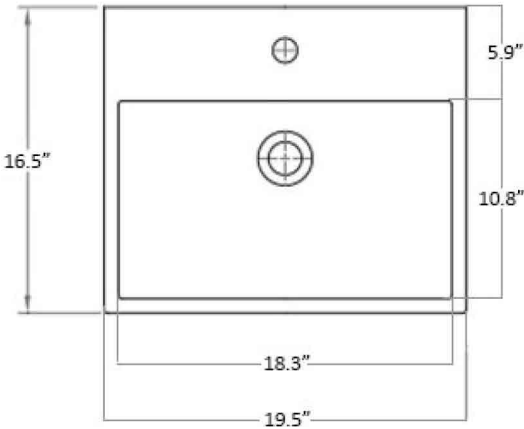

* WS Bath Collections reserves the right to revise dimensions or information on this sheet without notice

Collection |
Quattro

Model |
Quattro 50

Dimensions Metric

1 inch = 2.54 cm

1 inch = 25.4 mm

1051 Lea Drive - Collegeville, PA 19426
Tel. 215 513 9400 - Fax 610 831 0215

www.ws bathcollections.com - info@ws bathcollections.com

Quattro 50

* WS Bath Collections reserves the right to revise dimensions or information on this sheet without notice

<p>Collection Quattro</p>	<p>Model Quattro 50</p>	<p>Dimensions Metric <i>1 inch = 2.54 cm</i> <i>1 inch = 25.4 mm</i></p>	<p> 1051 Lea Drive - Collegeville, PA 19426 Tel. 215 513 9400 - Fax 610 831 0215 www.ws bathcollections.com - info@ws bathcollections.com</p>
--	--------------------------------------	--	---

Model |
Quattro 50

Dimensions Metric
1 inch = 2.54 cm
1 inch = 25.4 mm

WS[®]

BATH
COLLECTIONS

1051 Lea Drive - Collegeville, PA 19426
Tel. 215 513 9400 - Fax 610 831 0215

www.ws bathcollections.com - info@ws bathcollections.com