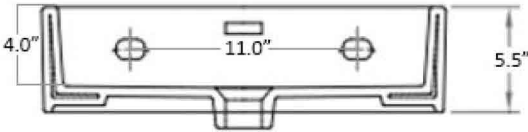

* WS Bath Collections reserves the right to revise dimensions or information on this sheet without notice

Collection |
Quattro

Model |
Quattro 50

Dimensions Metric

1 inch = 2.54 cm

1 inch = 25.4 mm

1051 Lea Drive - Collegeville, PA 19426
Tel. 215 513 9400 - Fax 610 831 0215

www.ws bathcollections.com - info@ws bathcollections.com

Quattro 50

* WS Bath Collections reserves the right to revise dimensions or information on this sheet without notice

<p>Collection Quattro</p>	<p>Model Quattro 50</p>	<p>Dimensions Metric <i>1 inch = 2.54 cm</i> <i>1 inch = 25.4 mm</i></p>	<p> 1051 Lea Drive - Collegeville, PA 19426 Tel. 215 513 9400 - Fax 610 831 0215 www.ws bathcollections.com - info@ws bathcollections.com</p>
--	--------------------------------------	--	---

Model |
Quattro 50

Dimensions Metric
1 inch = 2.54 cm
1 inch = 25.4 mm

WS[®]

BATH
COLLECTIONS

1051 Lea Drive - Collegeville, PA 19426
Tel. 215 513 9400 - Fax 610 831 0215

www.ws bathcollections.com - info@ws bathcollections.com