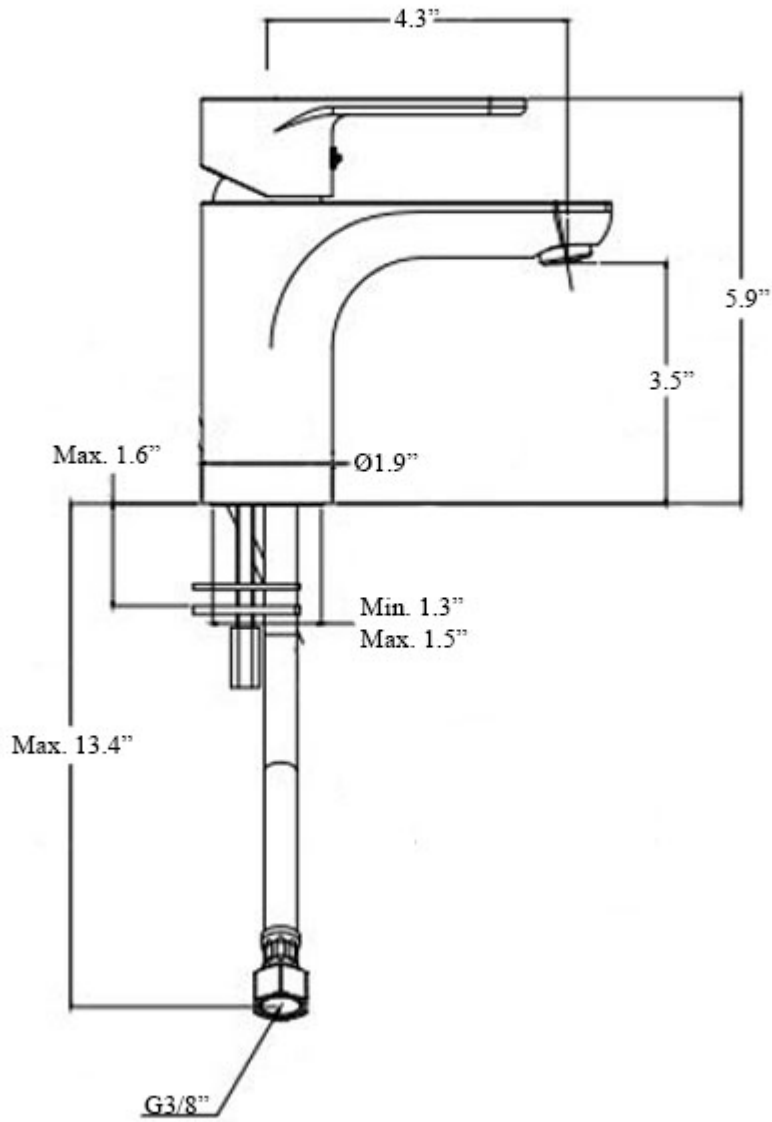

Features

- 16.9" (430 mm) x 14.4" (366 mm) x 5.5" (140 mm)
- Ceramic
- Wall Mount or Countertop (Vessel) Installation
- With Overflow
- Includes Mounting Hardware

Options

- Quattro 40.00: without faucet hole
- Quattro 40.01: with 1 faucet hole

Collection
Quattro

Model |
Quattro 40

Dimensions Metric

1 inch = 2.54 cm
1 inch = 25.4 mm

WS[®]
BATH
COLLECTIONS

1051 Lea Drive - Collegeville, PA 19426
Tel. 215 513 9400 - Fax 610 831 0215
www.ws bathcollections.com - info@ws bathcollections.com

MOUNTING HARDWARE

Wall-mount installation

Vessel/ countertop installation

Bolts

Silicone (*optional*)

Collection
Quattro

Model |
Quattro 40

Dimensions Metric
1 inch = 2.54 cm
1 inch = 25.4 mm

WS[®]
BATH
COLLECTIONS

1051 Lea Drive - Collegeville, PA 19426
Tel. 215 513 9400 - Fax 610 831 0215
www.ws bathcollections.com - info@ws bathcollections.com

Collection
Green

Model |
Green GR 071

Dimensions Metric
1 inch = 2.54 cm
1 inch = 25.4 mm