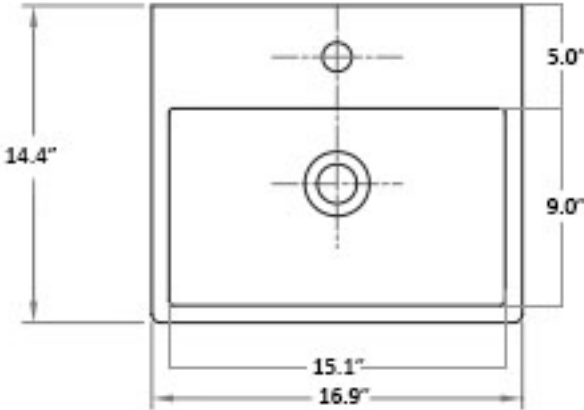

* WS Bath Collections reserves the right to revise dimensions or information on this sheet without notice

Collection |
Quattro

Model |
Quattro 40

Dimensions Metric

1 inch = 2.54 cm

1 inch = 25.4 mm

1051 Lea Drive - Collegeville, PA 19426
Tel. 215 513 9400 - Fax 610 831 0215

www.ws bathcollections.com - info@ws bathcollections.com

Quattro 40

* WS Bath Collections reserves the right to revise dimensions or information on this sheet without notice

<p>Collection Quattro</p>	<p>Model Quattro 40</p>	<p>Dimensions Metric <i>1 inch = 2.54 cm</i> <i>1 inch = 25.4 mm</i></p>	 <p>1051 Lea Drive - Collegeville, PA 19426 Tel. 215 513 9400 - Fax 610 831 0215 www.ws bathcollections.com - info@ws bathcollections.com</p>
--	--------------------------------------	--	---

Silicone (optional)

Collection
Quattro

Model |
Quattro 40

Dimensions Metric
1 inch = 2.54 cm
1 inch = 25.4 mm

WS[®]
BATH
COLLECTIONS

1051 Lea Drive - Collegeville, PA 19426
Tel. 215 513 9400 - Fax 610 831 0215
www.ws bathcollections.com - info@ws bathcollections.com