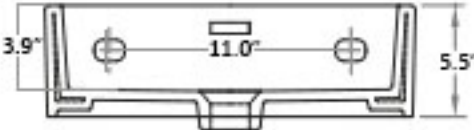

* WS Bath Collections reserves the right to revise dimensions or information on this sheet without notice

Collection |
Quattro

Model |
Quattro 40

Dimensions Metric

1 inch = 2.54 cm

1 inch = 25.4 mm

1051 Lea Drive - Collegeville, PA 19426
Tel. 215 513 9400 - Fax 610 831 0215

www.ws bathcollections.com - info@ws bathcollections.com

Quattro 40

* WS Bath Collections reserves the right to revise dimensions or information on this sheet without notice

<p>Collection Quattro</p>	<p>Model Quattro 40</p>	<p>Dimensions Metric <i>1 inch = 2.54 cm</i> <i>1 inch = 25.4 mm</i></p>	 <p>1051 Lea Drive - Collegeville, PA 19426 Tel. 215 513 9400 - Fax 610 831 0215 www.ws bathcollections.com - info@ws bathcollections.com</p>
--	--------------------------------------	--	---

Silicone (optional)

Collection
Quattro

Model |
Quattro 40

Dimensions Metric
1 inch = 2.54 cm
1 inch = 25.4 mm

WS[®]
BATH
COLLECTIONS

1051 Lea Drive - Collegeville, PA 19426
Tel. 215 513 9400 - Fax 610 831 0215
www.ws bathcollections.com - info@ws bathcollections.com