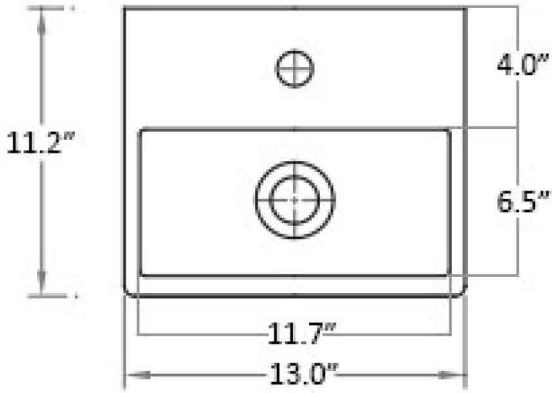

“.nn” refers to the number of faucets/dispenser holes

- Ex. Quattro 30.03 WG | Glossy White, Three Faucet Holes

Codes & Standards:

- UL Certified  CERTIFIED
- ASME A112.19.2/CSA B45.1 Certified
- Massachusetts Plumbing Approved

* WS Bath Collections reserves the right to revise dimensions or information on this sheet without notice

Collection Quattro	Model Quattro 30	Dimensions Metric <i>1 inch = 2.54 cm</i> <i>1 inch = 25.4 mm</i>	 1051 Lea Drive - Collegeville, PA 19426 Tel. 215 513 9400 - Fax 610 831 0215 www.ws bathcollections.com - info@ws bathcollections.com
--------------------------------	------------------------------	---	---

Quattro 30

* WS Bath Collections reserves the right to revise dimensions or information on this sheet without notice

Collection |
Quattro

Model |
Quattro 30

Dimensions Metric
1 inch = 2.54 cm
1 inch = 25.4 mm

Silicone (optional)

Collection
Quattro

Model |
Quattro 30

Dimensions Metric
1 inch = 2.54 cm
1 inch = 25.4 mm

WS®
BATH
COLLECTIONS
1051 Lea Drive - Collegeville, PA 19426
Tel. 215 513 9400 - Fax 610 831 0215
www.ws bathcollections.com - info@ws bathcollections.com