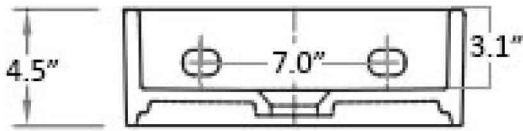

* WS Bath Collections reserves the right to revise dimensions or information on this sheet without notice

Collection Quattro	Model Quattro 30	Dimensions Metric <i>1 inch = 2.54 cm</i> <i>1 inch = 25.4 mm</i>	 1051 Lea Drive - Collegeville, PA 19426 Tel. 215 513 9400 - Fax 610 831 0215 www.ws bathcollections.com - info@ws bathcollections.com
--------------------------------	------------------------------	---	---

Quattro 30

* WS Bath Collections reserves the right to revise dimensions or information on this sheet without notice

Collection |
Quattro

Model |
Quattro 30

Dimensions Metric
1 inch = 2.54 cm
1 inch = 25.4 mm

Silicone (optional)

Collection
Quattro

Model |
Quattro 30

Dimensions Metric
1 inch = 2.54 cm
1 inch = 25.4 mm

WS®
BATH
COLLECTIONS
1051 Lea Drive - Collegeville, PA 19426
Tel. 215 513 9400 - Fax 610 831 0215
www.ws bathcollections.com - info@ws bathcollections.com