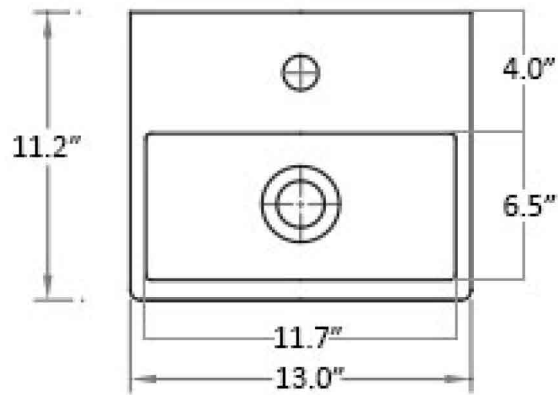

### SKU# | Options:

- Quattro 30.00 WG | No Faucet Hole, Glossy White
- Quattro 30.01 WG | Single Faucet Hole, Glossy White
- Quattro 30.03-4 WG | Three Faucet Holes 4" Spread, Glossy White
- Quattro 30.03-8 WG | Three Faucet Holes 8" Spread, Glossy White
- Quattro 30.00 BG | No Faucet Hole, Glossy Black
- Quattro 30.01 BG | Single Faucet Hole, Glossy Black
- Quattro 30.03-4 BG | Three Faucet Holes 4" Spread, Glossy Black
- Quattro 30.03-8 BG | Three Faucet Holes 8" Spread, Glossy Black
- Quattro 30.00 BM | No Faucet Hole, Matte Black
- Quattro 30.01 BM | Single Faucet Hole, Matte Black
- Quattro 30.03-4 BM | Three Faucet Holes 4" Spread, Matte Black
- Quattro 30.03-8 BM | Three Faucet Holes 8" Spread, Matte Black
- Quattro 30.02L | Soap Dispenser Hole (Left)
- Quattro 30.02R | Soap Dispenser Hole (Right)

“.nn” refers to the number of faucets holes

### Finishes:

-  Glossy White
-  Glossy Black
-  Matte Black

\* WS Bath Collections reserves the right to revise dimensions or information on this sheet without notice

<b>Collection  </b> Quattro	<b>Model  </b> Quattro 30	Dimensions Metric <i>1 inch = 2.54 cm</i> <i>1 inch = 25.4 mm</i>	 1051 Lea Drive - Collegeville, PA 19426 Tel. 215 513 9400 - Fax 610 831 0215 <a href="http://www.ws bathcollections.com">www.ws bathcollections.com</a> - <a href="mailto:info@ws bathcollectins.com">info@ws bathcollectins.com</a>
--------------------------------	------------------------------	---	---

Collection  
S wcvvtq

Model |  
S wcvvtq"52

Dimensions Metric  
1 inch = 2.54 cm  
1 inch = 25.4 mm

**WS**<sup>®</sup>  
BATH  
COLLECTIONS

1051 Lea Drive - Collegeville, PA 19426  
Tel. 215 513 9400 - Fax 610 831 0215  
[www.ws bathcollections.com](http://www.ws bathcollections.com) - [info@ws bathcollections.com](mailto:info@ws bathcollections.com)