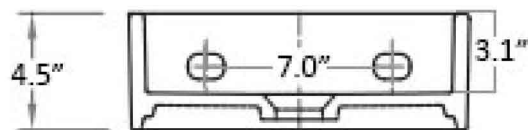

### Finishes:

-  Glossy White
-  Glossy Black
-  Matte Black

\* WS Bath Collections reserves the right to revise dimensions or information on this sheet without notice

<b>Collection  </b> Quattro	<b>Model  </b> Quattro 30	Dimensions Metric <i>1 inch = 2.54 cm</i> <i>1 inch = 25.4 mm</i>	 1051 Lea Drive - Collegeville, PA 19426 Tel. 215 513 9400 - Fax 610 831 0215 <a href="http://www.ws bathcollections.com">www.ws bathcollections.com</a> - <a href="mailto:info@ws bathcollectins.com">info@ws bathcollectins.com</a>
--------------------------------	------------------------------	---	---

Collection  
S wcvvtq

Model |  
S wcvvtq"52

Dimensions Metric  
1 inch = 2.54 cm  
1 inch = 25.4 mm

**WS**<sup>®</sup>  
BATH  
COLLECTIONS

1051 Lea Drive - Collegeville, PA 19426  
Tel. 215 513 9400 - Fax 610 831 0215  
[www.ws bathcollections.com](http://www.ws bathcollections.com) - [info@ws bathcollections.com](mailto:info@ws bathcollections.com)