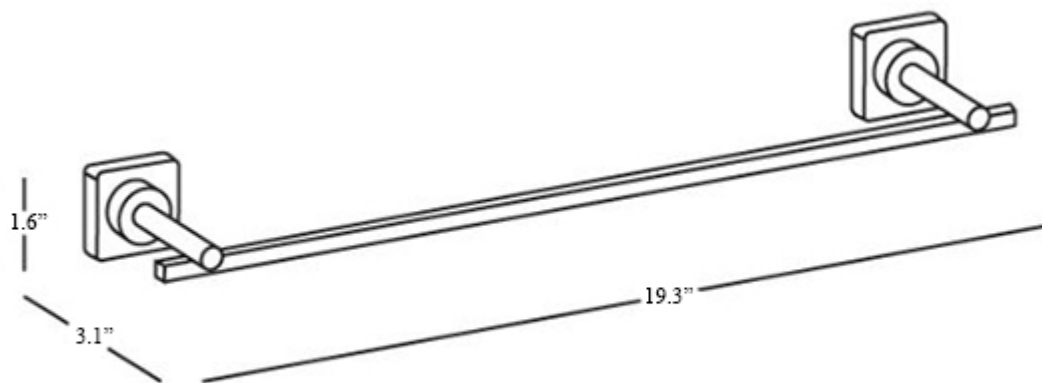

Product Specs Sheets

Collection
Quadro

Model |
Quadro A1618B

Dimensions Metric
1 inch = 2.54 cm
1 inch = 25.4 mm

WS[®]
BATH
COLLECTIONS

1051 Lea Drive - Collegeville, PA 19426
Tel. 215 513 9400 - Fax 610 831 0215
www.ws bathcollections.com - info@ws bathcollections.com