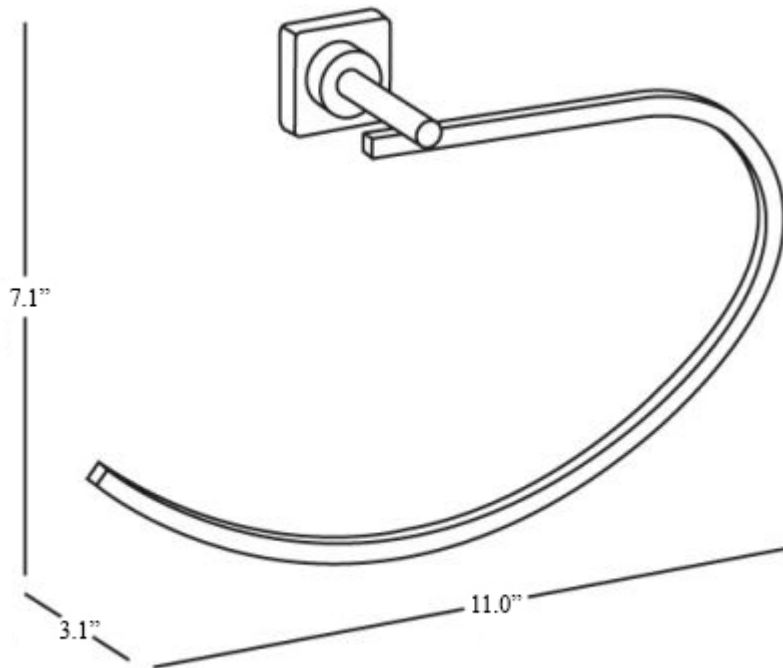

# Product Specs Sheets

Collection  
Quadro

Model |  
Quadro A16160

Dimensions Metric

*1 inch = 2.54 cm*  
*1 inch = 25.4 mm*

**WS**<sup>®</sup>  
BATH  
COLLECTIONS

1051 Lea Drive - Collegeville, PA 19426  
Tel. 215 513 9400 - Fax 610 831 0215  
[www.ws bathcollections.com](http://www.ws bathcollections.com) - [info@ws bathcollections.com](mailto:info@ws bathcollections.com)