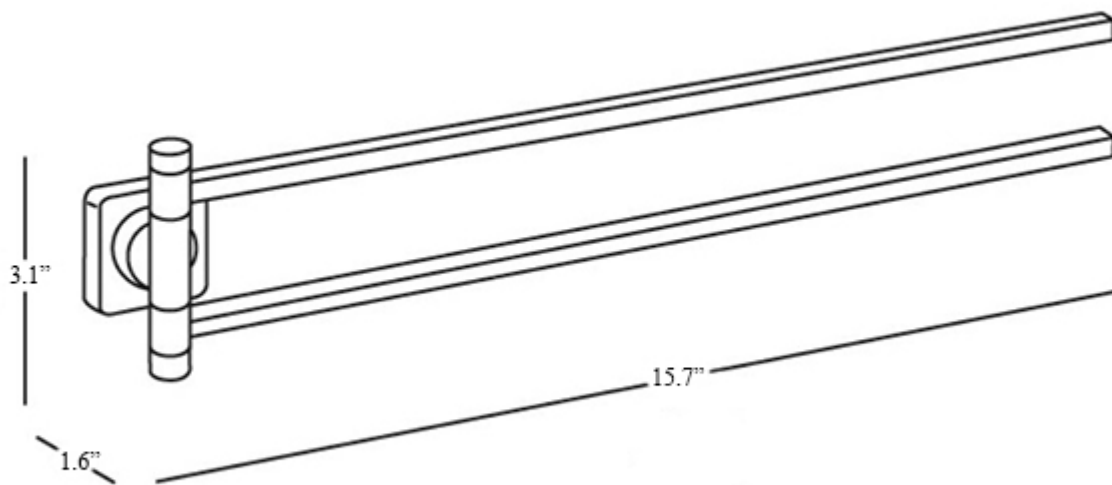

# Product Specs Sheets

Collection  
Quadro

Model |  
Quadro A1615A

Dimensions Metric

*1 inch = 2.54 cm*  
*1 inch = 25.4 mm*

**WS**<sup>®</sup>  
BATH  
COLLECTIONS

1051 Lea Drive - Collegeville, PA 19426  
Tel. 215 513 9400 - Fax 610 831 0215  
[www.ws bathcollections.com](http://www.ws bathcollections.com) - [info@ws bathcollections.com](mailto:info@ws bathcollections.com)