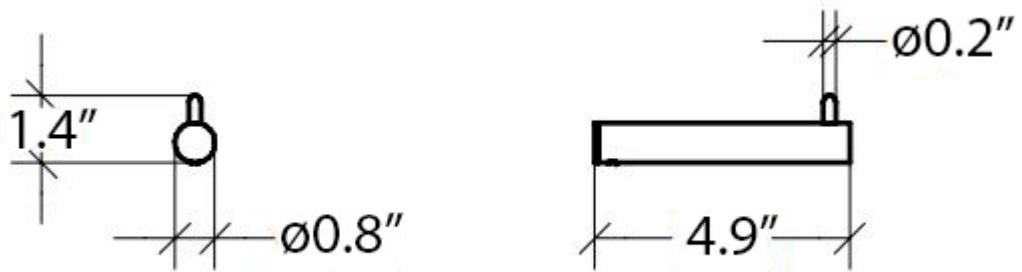

Collection
Picola

Model |
Picola 5260

Dimensions Metric

1 inch = 2.54 cm
1 inch = 25.4 mm

WS[®]
BATH
COLLECTIONS

1051 Lea Drive - Collegeville, PA 19426
Tel. 215 513 9400 - Fax 610 831 0215

www.ws bathcollections.com - info@ws bathcollections.com

Collection
Picola

Model |
Picola 5254

Dimensions Metric
1 inch = 2.54 cm
1 inch = 25.4 mm

WS[®]
BATH
COLLECTIONS

1051 Lea Drive - Collegeville, PA 19426
Tel. 215 513 9400 - Fax 610 831 0215
www.ws bathcollections.com - info@ws bathcollections.com

Collection
Picola

Model |
Picola 5258

Dimensions Metric

1 inch = 2.54 cm
1 inch = 25.4 mm

WS[®]
BATH
COLLECTIONS

1051 Lea Drive - Collegeville, PA 19426
Tel. 215 513 9400 - Fax 610 831 0215

www.ws bathcollections.com - info@ws bathcollections.com

Collection
Picola

Model |
Picola 55062

Dimensions Metric

1 inch = 2.54 cm
1 inch = 25.4 mm

WS[®]
BATH
COLLECTIONS

1051 Lea Drive - Collegeville, PA 19426
Tel. 215 513 9400 - Fax 610 831 0215

www.ws bathcollections.com - info@ws bathcollections.com