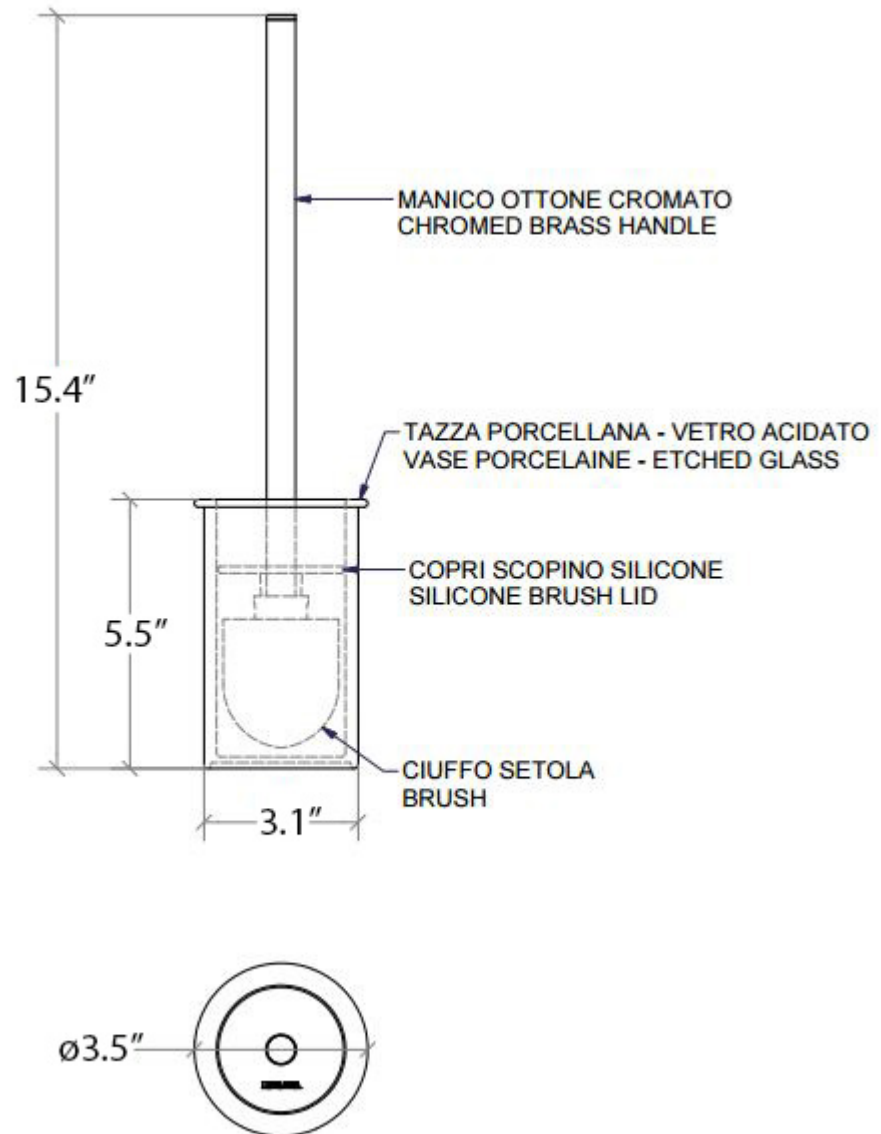

Collection
Picola

Model |
Picola 5260

Dimensions Metric

1 inch = 2.54 cm
1 inch = 25.4 mm

WS[®]
BATH
COLLECTIONS

1051 Lea Drive - Collegeville, PA 19426
Tel. 215 513 9400 - Fax 610 831 0215

www.ws bathcollections.com - info@ws bathcollections.com

Collection
Picola

Model |
Picola 5254

Dimensions Metric
1 inch = 2.54 cm
1 inch = 25.4 mm

WS[®]
BATH
COLLECTIONS

1051 Lea Drive - Collegeville, PA 19426
Tel. 215 513 9400 - Fax 610 831 0215
www.ws bathcollections.com - info@ws bathcollections.com

Collection
Picola

Model |
Picola 5258

Dimensions Metric

1 inch = 2.54 cm
1 inch = 25.4 mm

WS[®]
BATH
COLLECTIONS

1051 Lea Drive - Collegeville, PA 19426
Tel. 215 513 9400 - Fax 610 831 0215

www.ws bathcollections.com - info@ws bathcollections.com

Collection
Picola

Model |
Picola 55062

Dimensions Metric

1 inch = 2.54 cm
1 inch = 25.4 mm

WS[®]
BATH
COLLECTIONS

1051 Lea Drive - Collegeville, PA 19426
Tel. 215 513 9400 - Fax 610 831 0215

www.ws bathcollections.com - info@ws bathcollections.com