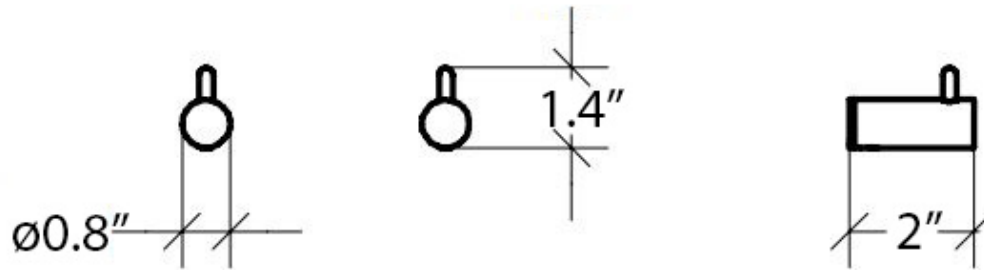

Collection
Picola

Model |
Picola 5260

Dimensions Metric

1 inch = 2.54 cm
1 inch = 25.4 mm

WS[®]
BATH
COLLECTIONS

1051 Lea Drive - Collegeville, PA 19426
Tel. 215 513 9400 - Fax 610 831 0215

www.ws bathcollections.com - info@ws bathcollections.com

Collection
Picola

Model |
Picola 5254

Dimensions Metric
1 inch = 2.54 cm
1 inch = 25.4 mm

WS[®]
BATH
COLLECTIONS

1051 Lea Drive - Collegeville, PA 19426
Tel. 215 513 9400 - Fax 610 831 0215
www.ws bathcollections.com - info@ws bathcollections.com

Collection
Picola

Model |
Picola 5258

Dimensions Metric

1 inch = 2.54 cm
1 inch = 25.4 mm

WS[®]
BATH
COLLECTIONS

1051 Lea Drive - Collegeville, PA 19426
Tel. 215 513 9400 - Fax 610 831 0215

www.ws bathcollections.com - info@ws bathcollections.com

Collection
Picola

Model |
Picola 55062

Dimensions Metric

1 inch = 2.54 cm
1 inch = 25.4 mm

WS[®]
BATH
COLLECTIONS

1051 Lea Drive - Collegeville, PA 19426
Tel. 215 513 9400 - Fax 610 831 0215

www.ws bathcollections.com - info@ws bathcollections.com