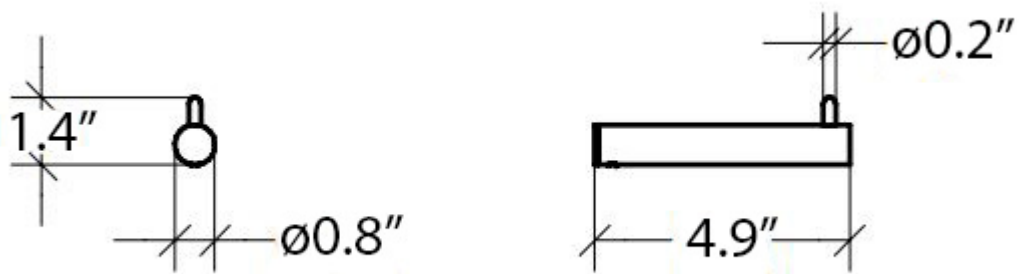

Collection
Picola

Model |
Picola 5260

Dimensions Metric

1 inch = 2.54 cm
1 inch = 25.4 mm

WS[®]
BATH
COLLECTIONS

1051 Lea Drive - Collegeville, PA 19426
Tel. 215 513 9400 - Fax 610 831 0215

www.ws bathcollections.com - info@ws bathcollections.com

Collection
Picola

Model |
Picola 5254

Dimensions Metric

1 inch = 2.54 cm
1 inch = 25.4 mm

WS[®]
BATH
COLLECTIONS

1051 Lea Drive - Collegeville, PA 19426
Tel. 215 513 9400 - Fax 610 831 0215

www.ws bathcollections.com - info@ws bathcollections.com

Collection
Picola

Model |
Picola 5258

Dimensions Metric

1 inch = 2.54 cm
1 inch = 25.4 mm

WS[®]
BATH
COLLECTIONS

1051 Lea Drive - Collegeville, PA 19426
Tel. 215 513 9400 - Fax 610 831 0215

www.ws bathcollections.com - info@ws bathcollections.com

Collection
Picola

Model |
Picola 5004

Dimensions Metric

1 inch = 2.54 cm
1 inch = 25.4 mm

WS[®]
BATH
COLLECTIONS

1051 Lea Drive - Collegeville, PA 19426
Tel. 215 513 9400 - Fax 610 831 0215
www.ws bathcollections.com - info@ws bathcollections.com