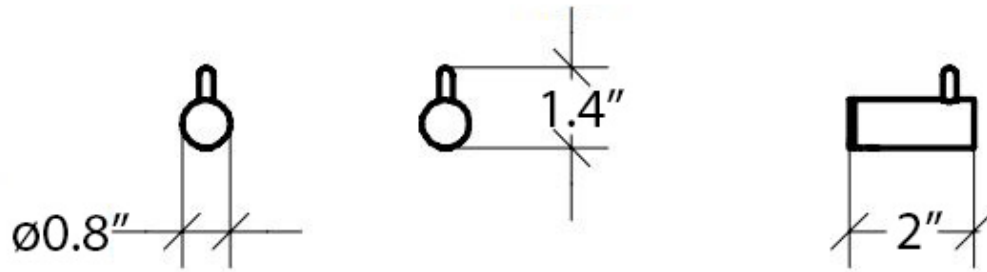

Collection
Picola

Model |
Picola 5260

Dimensions Metric

1 inch = 2.54 cm
1 inch = 25.4 mm

WS[®]
BATH
COLLECTIONS

1051 Lea Drive - Collegeville, PA 19426
Tel. 215 513 9400 - Fax 610 831 0215

www.ws bathcollections.com - info@ws bathcollections.com

Collection
Picola

Model |
Picola 5254

Dimensions Metric

1 inch = 2.54 cm
1 inch = 25.4 mm

WS[®]
BATH
COLLECTIONS

1051 Lea Drive - Collegeville, PA 19426
Tel. 215 513 9400 - Fax 610 831 0215

www.ws bathcollections.com - info@ws bathcollections.com

Collection
Picola

Model |
Picola 5258

Dimensions Metric

1 inch = 2.54 cm
1 inch = 25.4 mm

WS[®]
BATH
COLLECTIONS

1051 Lea Drive - Collegeville, PA 19426
Tel. 215 513 9400 - Fax 610 831 0215

www.ws bathcollections.com - info@ws bathcollections.com

Collection
Picola

Model |
Picola 5004

Dimensions Metric

1 inch = 2.54 cm
1 inch = 25.4 mm

WS[®]
BATH
COLLECTIONS

1051 Lea Drive - Collegeville, PA 19426
Tel. 215 513 9400 - Fax 610 831 0215
www.ws bathcollections.com - info@ws bathcollections.com