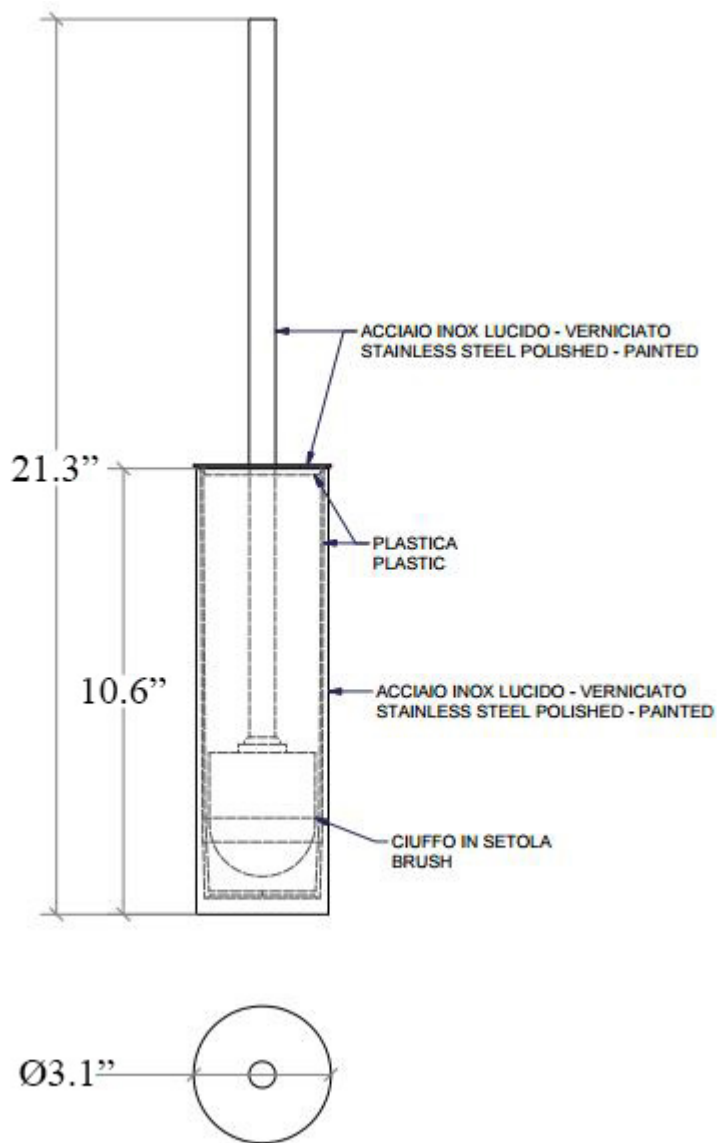

Collection
Picola

Model |
Picola 5260

Dimensions Metric

1 inch = 2.54 cm
1 inch = 25.4 mm

WS[®]
BATH
COLLECTIONS

1051 Lea Drive - Collegeville, PA 19426
Tel. 215 513 9400 - Fax 610 831 0215

www.ws bathcollections.com - info@ws bathcollections.com

Collection
Picola

Model |
Picola 5254

Dimensions Metric

1 inch = 2.54 cm
1 inch = 25.4 mm

WS[®]
BATH
COLLECTIONS

1051 Lea Drive - Collegeville, PA 19426
Tel. 215 513 9400 - Fax 610 831 0215

www.ws bathcollections.com - info@ws bathcollections.com

Collection
Picola

Model |
Picola 5258

Dimensions Metric

1 inch = 2.54 cm
1 inch = 25.4 mm

WS[®]
BATH
COLLECTIONS

1051 Lea Drive - Collegeville, PA 19426
Tel. 215 513 9400 - Fax 610 831 0215

www.ws bathcollections.com - info@ws bathcollections.com

Collection
Picola

Model |
Picola 5004

Dimensions Metric

1 inch = 2.54 cm
1 inch = 25.4 mm

WS[®]
BATH
COLLECTIONS

1051 Lea Drive - Collegeville, PA 19426
Tel. 215 513 9400 - Fax 610 831 0215
www.ws bathcollections.com - info@ws bathcollections.com