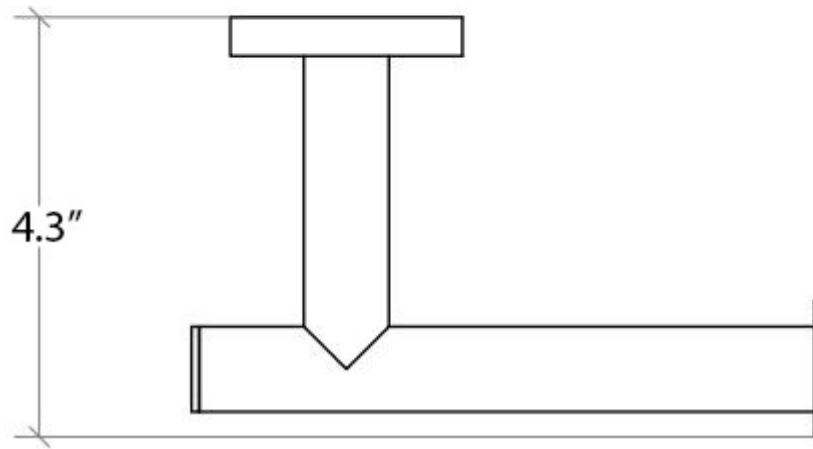

Collection  
Napie

Model |  
Napie 53116

Dimensions Metric  
*1 inch = 2.54 cm*  
*1 inch = 25.4 mm*

**WS**<sup>®</sup>  
**BATH**  
**COLLECTIONS**

1051 Lea Drive - Collegeville, PA 19426  
Tel. 215 513 9400 - Fax 610 831 0215  
[www.ws bathcollections.com](http://www.ws bathcollections.com) - [info@ws bathcollections.com](mailto:info@ws bathcollections.com)

Collection  
Napie

Model |  
Napie 53061

Dimensions Metric  
*1 inch = 2.54 cm*  
*1 inch = 25.4 mm*

**WS**<sup>®</sup>  
BATH  
COLLECTIONS

1051 Lea Drive - Collegeville, PA 19426  
Tel. 215 513 9400 - Fax 610 831 0215  
[www.ws bathcollections.com](http://www.ws bathcollections.com) - [info@ws bathcollections.com](mailto:info@ws bathcollections.com)

Collection  
Napie

Model |  
Napie 53081

Dimensions Metric  
*1 inch = 2.54 cm*  
*1 inch = 25.4 mm*

**WS**<sup>®</sup>  
**BATH**  
**COLLECTIONS**

1051 Lea Drive - Collegeville, PA 19426  
Tel. 215 513 9400 - Fax 610 831 0215  
[www.ws bathcollections.com](http://www.ws bathcollections.com) - [info@ws bathcollections.com](mailto:info@ws bathcollections.com)

[www.ws bathcollections.com](http://www.ws bathcollections.com) - [info@ws bathcollections.com](mailto:info@ws bathcollections.com)

Collection  
Napie

Model |  
Napie 55062

Dimensions Metric

1 inch = 2.54 cm  
1 inch = 25.4 mm