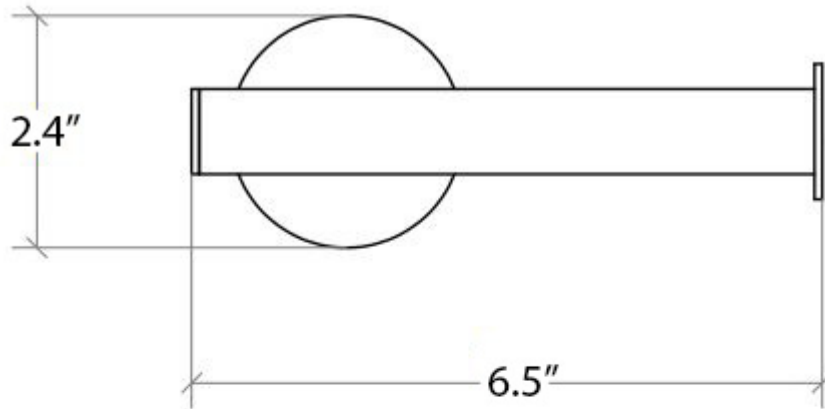

Collection  
Napie

Model |  
Napie 53116

Dimensions Metric  
*1 inch = 2.54 cm*  
*1 inch = 25.4 mm*

**WS**<sup>®</sup>  
**BATH**  
**COLLECTIONS**

1051 Lea Drive - Collegeville, PA 19426  
Tel. 215 513 9400 - Fax 610 831 0215  
[www.ws bathcollections.com](http://www.ws bathcollections.com) - [info@ws bathcollections.com](mailto:info@ws bathcollections.com)

Collection  
Napie

Model |  
Napie 53061

Dimensions Metric  
*1 inch = 2.54 cm*  
*1 inch = 25.4 mm*

**WS**<sup>®</sup>  
BATH  
COLLECTIONS

1051 Lea Drive - Collegeville, PA 19426  
Tel. 215 513 9400 - Fax 610 831 0215  
[www.ws bathcollections.com](http://www.ws bathcollections.com) - [info@ws bathcollections.com](mailto:info@ws bathcollections.com)

Collection  
Napie

Model |  
Napie 53081

Dimensions Metric  
*1 inch = 2.54 cm*  
*1 inch = 25.4 mm*

**WS**<sup>®</sup>  
**BATH**  
**COLLECTIONS**

1051 Lea Drive - Collegeville, PA 19426  
Tel. 215 513 9400 - Fax 610 831 0215  
[www.ws bathcollections.com](http://www.ws bathcollections.com) - [info@ws bathcollections.com](mailto:info@ws bathcollections.com)

[www.ws bathcollections.com](http://www.ws bathcollections.com) - [info@ws bathcollections.com](mailto:info@ws bathcollections.com)

Collection  
Napie

Model |  
Napie 55062

Dimensions Metric

1 inch = 2.54 cm  
1 inch = 25.4 mm