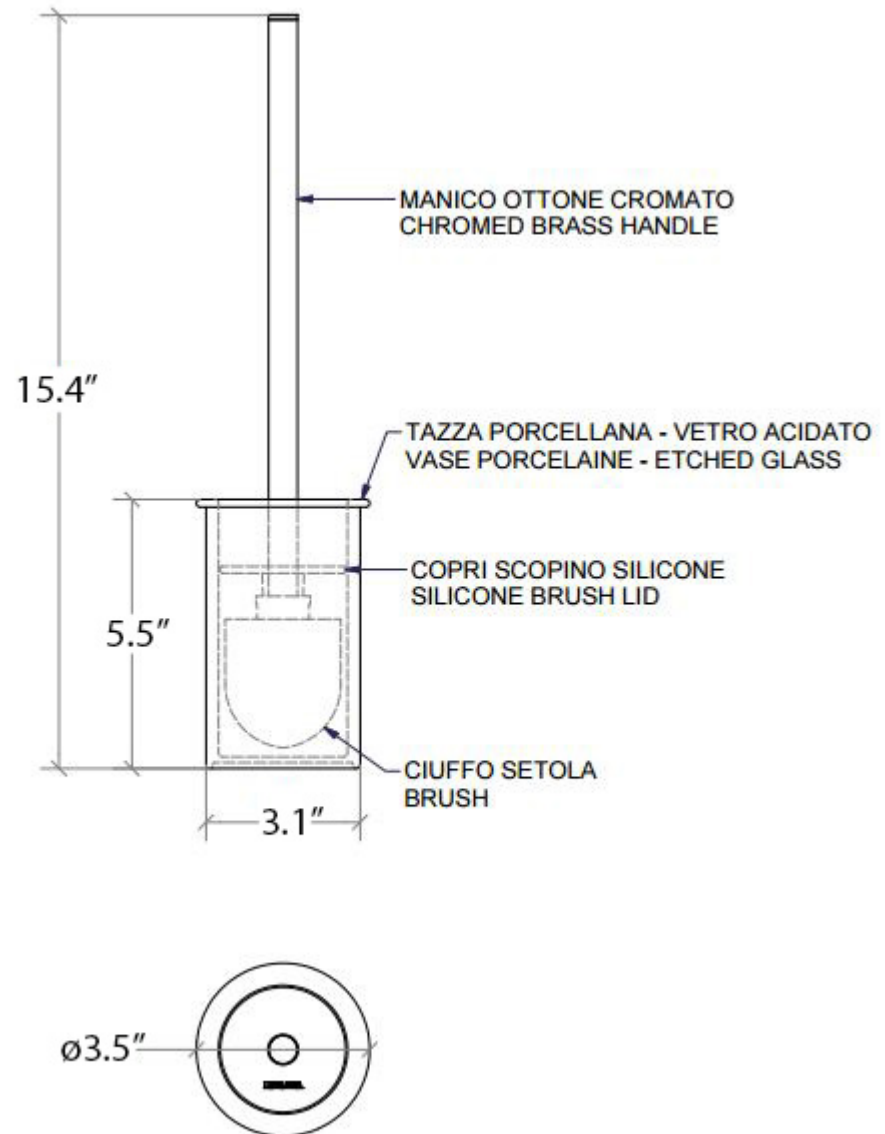

Collection  
Napie

Model |  
Napie 53061

Dimensions Metric  
*1 inch = 2.54 cm*  
*1 inch = 25.4 mm*

**WS**<sup>®</sup>  
BATH  
COLLECTIONS

1051 Lea Drive - Collegeville, PA 19426  
Tel. 215 513 9400 - Fax 610 831 0215  
[www.ws bathcollections.com](http://www.ws bathcollections.com) - [info@ws bathcollections.com](mailto:info@ws bathcollections.com)

Collection  
Napie

Model |  
Napie 53081

Dimensions Metric  
*1 inch = 2.54 cm*  
*1 inch = 25.4 mm*

**WS**<sup>®</sup>  
**BATH**  
**COLLECTIONS**

1051 Lea Drive - Collegeville, PA 19426  
Tel. 215 513 9400 - Fax 610 831 0215  
[www.ws bathcollections.com](http://www.ws bathcollections.com) - [info@ws bathcollections.com](mailto:info@ws bathcollections.com)

Collection  
Napie

Model |  
Napie 53066

Dimensions Metric

*1 inch = 2.54 cm*  
*1 inch = 25.4 mm*

**WS**<sup>®</sup>  
**BATH**  
**COLLECTIONS**

1051 Lea Drive - Collegeville, PA 19426  
Tel. 215 513 9400 - Fax 610 831 0215

[www.ws bathcollections.com](http://www.ws bathcollections.com) - [info@ws bathcollections.com](mailto:info@ws bathcollections.com)

Collection  
Napie

Model |  
Napie 55062

Dimensions Metric

1 inch = 2.54 cm  
1 inch = 25.4 mm