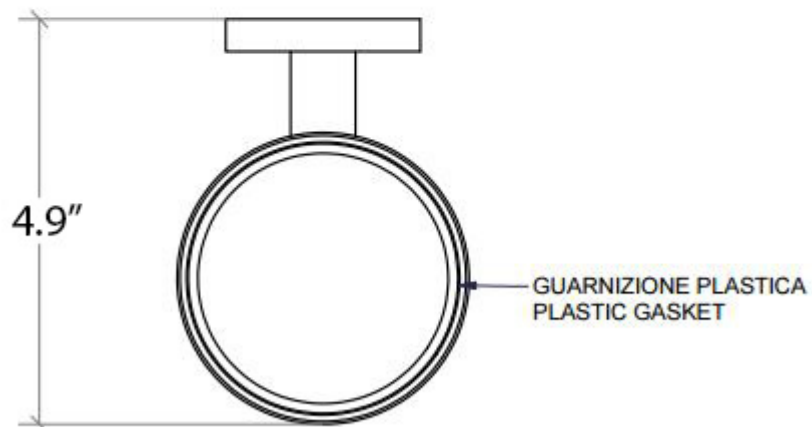

Collection  
Napie

Model |  
Napie 53061

Dimensions Metric  
*1 inch = 2.54 cm*  
*1 inch = 25.4 mm*

**WS**<sup>®</sup>  
BATH  
COLLECTIONS

1051 Lea Drive - Collegeville, PA 19426  
Tel. 215 513 9400 - Fax 610 831 0215  
[www.ws bathcollections.com](http://www.ws bathcollections.com) - [info@ws bathcollections.com](mailto:info@ws bathcollections.com)

Collection  
Napie

Model |  
Napie 53081

Dimensions Metric  
*1 inch = 2.54 cm*  
*1 inch = 25.4 mm*

**WS**<sup>®</sup>  
**BATH**  
**COLLECTIONS**

1051 Lea Drive - Collegeville, PA 19426  
Tel. 215 513 9400 - Fax 610 831 0215  
[www.ws bathcollections.com](http://www.ws bathcollections.com) - [info@ws bathcollections.com](mailto:info@ws bathcollections.com)

Collection  
Napie

Model |  
Napie 53066

Dimensions Metric

*1 inch = 2.54 cm*  
*1 inch = 25.4 mm*

**WS**<sup>®</sup>  
**BATH**  
**COLLECTIONS**

1051 Lea Drive - Collegeville, PA 19426  
Tel. 215 513 9400 - Fax 610 831 0215

[www.ws bathcollections.com](http://www.ws bathcollections.com) - [info@ws bathcollections.com](mailto:info@ws bathcollections.com)

Collection  
Napie

Model |  
Napie 55062

Dimensions Metric

1 inch = 2.54 cm  
1 inch = 25.4 mm