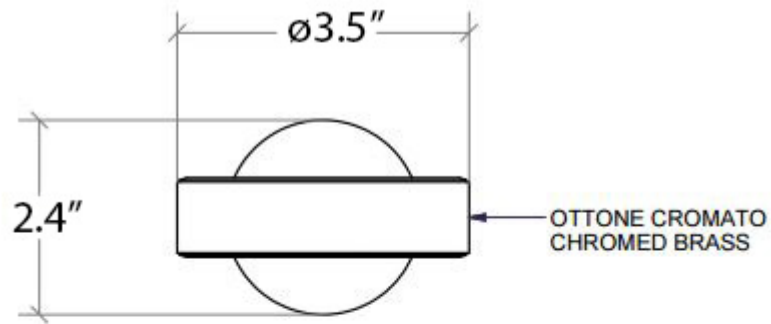

Collection  
Napie

Model |  
Napie 53061

Dimensions Metric  
*1 inch = 2.54 cm*  
*1 inch = 25.4 mm*

**WS**<sup>®</sup>  
BATH  
COLLECTIONS

1051 Lea Drive - Collegeville, PA 19426  
Tel. 215 513 9400 - Fax 610 831 0215  
[www.ws bathcollections.com](http://www.ws bathcollections.com) - [info@ws bathcollections.com](mailto:info@ws bathcollections.com)

Collection  
Napie

Model |  
Napie 53081

Dimensions Metric  
*1 inch = 2.54 cm*  
*1 inch = 25.4 mm*

**WS**<sup>®</sup>  
**BATH**  
**COLLECTIONS**

1051 Lea Drive - Collegeville, PA 19426  
Tel. 215 513 9400 - Fax 610 831 0215  
[www.ws bathcollections.com](http://www.ws bathcollections.com) - [info@ws bathcollections.com](mailto:info@ws bathcollections.com)

Collection  
Napie

Model |  
Napie 53066

Dimensions Metric

*1 inch = 2.54 cm*  
*1 inch = 25.4 mm*

**WS**<sup>®</sup>  
**BATH**  
**COLLECTIONS**

1051 Lea Drive - Collegeville, PA 19426  
Tel. 215 513 9400 - Fax 610 831 0215

[www.ws bathcollections.com](http://www.ws bathcollections.com) - [info@ws bathcollections.com](mailto:info@ws bathcollections.com)

Collection  
Napie

Model |  
Napie 55062

Dimensions Metric

1 inch = 2.54 cm  
1 inch = 25.4 mm