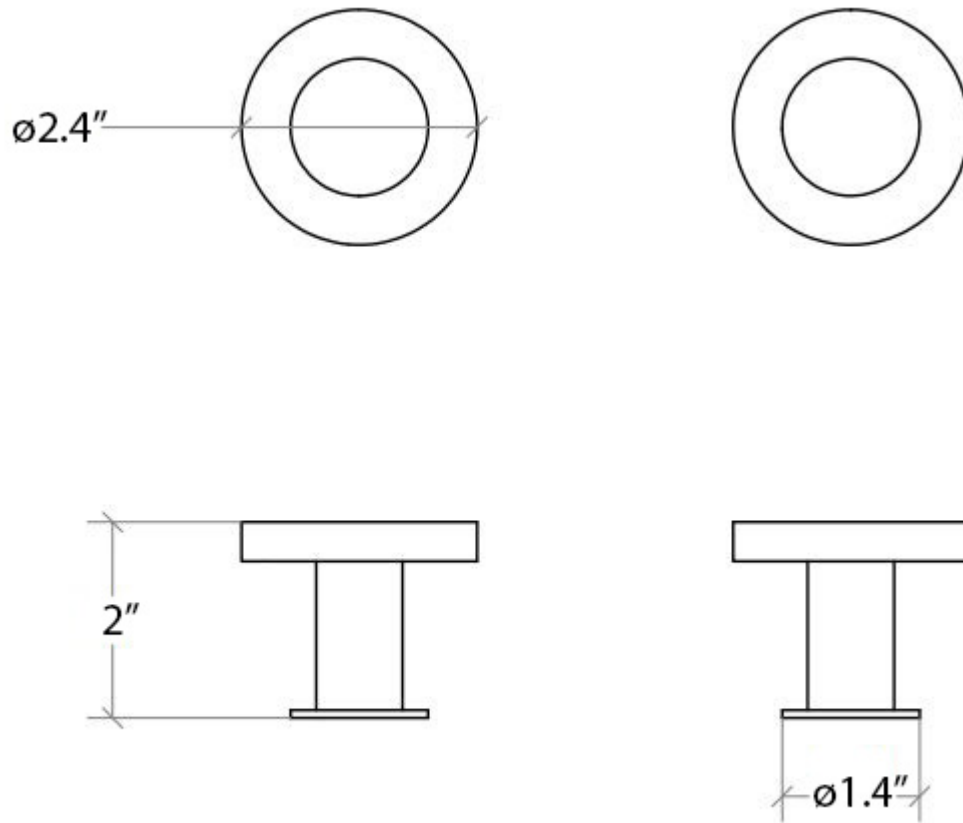

Collection  
Napie

Model |  
Napie 53116

Dimensions Metric  
*1 inch = 2.54 cm*  
*1 inch = 25.4 mm*

**WS**<sup>®</sup>  
**BATH**  
**COLLECTIONS**

1051 Lea Drive - Collegeville, PA 19426  
Tel. 215 513 9400 - Fax 610 831 0215  
[www.ws bathcollections.com](http://www.ws bathcollections.com) - [info@ws bathcollections.com](mailto:info@ws bathcollections.com)

Collection  
Napie

Model |  
Napie 53061

Dimensions Metric  
*1 inch = 2.54 cm*  
*1 inch = 25.4 mm*

**WS**<sup>®</sup>  
BATH  
COLLECTIONS

1051 Lea Drive - Collegeville, PA 19426  
Tel. 215 513 9400 - Fax 610 831 0215  
[www.ws bathcollections.com](http://www.ws bathcollections.com) - [info@ws bathcollections.com](mailto:info@ws bathcollections.com)

Collection  
Napie

Model |  
Napie 53081

Dimensions Metric  
*1 inch = 2.54 cm*  
*1 inch = 25.4 mm*

**WS**<sup>®</sup>  
**BATH**  
**COLLECTIONS**

1051 Lea Drive - Collegeville, PA 19426  
Tel. 215 513 9400 - Fax 610 831 0215  
[www.ws bathcollections.com](http://www.ws bathcollections.com) - [info@ws bathcollections.com](mailto:info@ws bathcollections.com)

[www.ws bathcollections.com](http://www.ws bathcollections.com) - [info@ws bathcollections.com](mailto:info@ws bathcollections.com)

Collection  
Napie

Model |  
Napie 55062

Dimensions Metric

1 inch = 2.54 cm  
1 inch = 25.4 mm