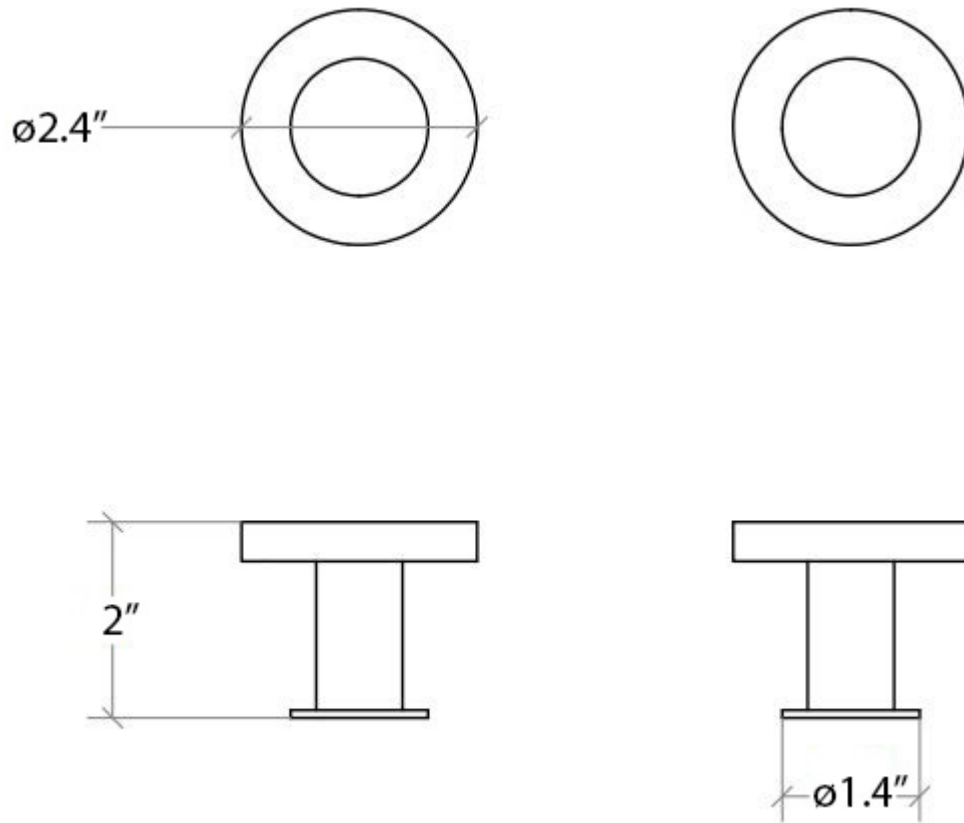

Collection
Napie

Model |
Napie 53116

Dimensions Metric
1 inch = 2.54 cm
1 inch = 25.4 mm

WS[®]
BATH
COLLECTIONS

1051 Lea Drive - Collegeville, PA 19426
Tel. 215 513 9400 - Fax 610 831 0215
www.ws bathcollections.com - info@ws bathcollections.com

Collection
Napie

Model |
Napie 53061

Dimensions Metric
1 inch = 2.54 cm
1 inch = 25.4 mm

WS[®]
BATH
COLLECTIONS

1051 Lea Drive - Collegeville, PA 19426
Tel. 215 513 9400 - Fax 610 831 0215
www.ws bathcollections.com - info@ws bathcollections.com

Collection
Napie

Model |
Napie 53081

Dimensions Metric
1 inch = 2.54 cm
1 inch = 25.4 mm

WS[®]
BATH
COLLECTIONS

1051 Lea Drive - Collegeville, PA 19426
Tel. 215 513 9400 - Fax 610 831 0215
www.ws bathcollections.com - info@ws bathcollections.com

Collection
Napie

Model |
Napie 5004

Dimensions Metric

1 inch = 2.54 cm
1 inch = 25.4 mm

WS[®]
BATH
COLLECTIONS

1051 Lea Drive - Collegeville, PA 19426
Tel. 215 513 9400 - Fax 610 831 0215
www.ws bathcollections.com - info@ws bathcollections.com