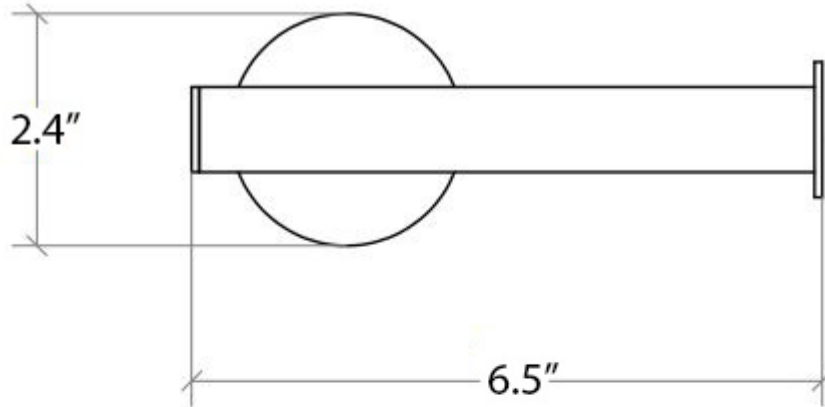

Collection
Napie

Model |
Napie 53116

Dimensions Metric
1 inch = 2.54 cm
1 inch = 25.4 mm

WS[®]
BATH
COLLECTIONS

1051 Lea Drive - Collegeville, PA 19426
Tel. 215 513 9400 - Fax 610 831 0215
www.ws bathcollections.com - info@ws bathcollections.com

Collection
Napie

Model |
Napie 53061

Dimensions Metric
1 inch = 2.54 cm
1 inch = 25.4 mm

WS[®]
BATH
COLLECTIONS

1051 Lea Drive - Collegeville, PA 19426
Tel. 215 513 9400 - Fax 610 831 0215
www.ws bathcollections.com - info@ws bathcollections.com

Collection
Napie

Model |
Napie 53081

Dimensions Metric
1 inch = 2.54 cm
1 inch = 25.4 mm

WS[®]
BATH
COLLECTIONS

1051 Lea Drive - Collegeville, PA 19426
Tel. 215 513 9400 - Fax 610 831 0215
www.ws bathcollections.com - info@ws bathcollections.com

Collection
Napie

Model |
Napie 5004

Dimensions Metric

1 inch = 2.54 cm
1 inch = 25.4 mm

WS[®]
BATH
COLLECTIONS

1051 Lea Drive - Collegeville, PA 19426
Tel. 215 513 9400 - Fax 610 831 0215
www.ws bathcollections.com - info@ws bathcollections.com