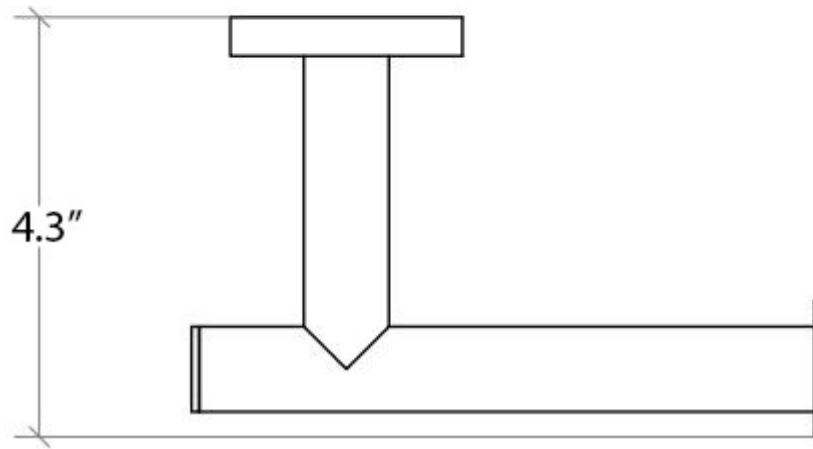

Collection
Napie

Model |
Napie 53116

Dimensions Metric
1 inch = 2.54 cm
1 inch = 25.4 mm

WS[®]
BATH
COLLECTIONS

1051 Lea Drive - Collegeville, PA 19426
Tel. 215 513 9400 - Fax 610 831 0215
www.ws bathcollections.com - info@ws bathcollections.com

Collection
Napie

Model |
Napie 53061

Dimensions Metric
1 inch = 2.54 cm
1 inch = 25.4 mm

WS[®]
BATH
COLLECTIONS

1051 Lea Drive - Collegeville, PA 19426
Tel. 215 513 9400 - Fax 610 831 0215
www.ws bathcollections.com - info@ws bathcollections.com

Collection
Napie

Model |
Napie 53081

Dimensions Metric
1 inch = 2.54 cm
1 inch = 25.4 mm

WS[®]
BATH
COLLECTIONS

1051 Lea Drive - Collegeville, PA 19426
Tel. 215 513 9400 - Fax 610 831 0215
www.ws bathcollections.com - info@ws bathcollections.com

Collection
Napie

Model |
Napie 5004

Dimensions Metric

1 inch = 2.54 cm
1 inch = 25.4 mm

WS[®]
BATH
COLLECTIONS

1051 Lea Drive - Collegeville, PA 19426
Tel. 215 513 9400 - Fax 610 831 0215
www.ws bathcollections.com - info@ws bathcollections.com