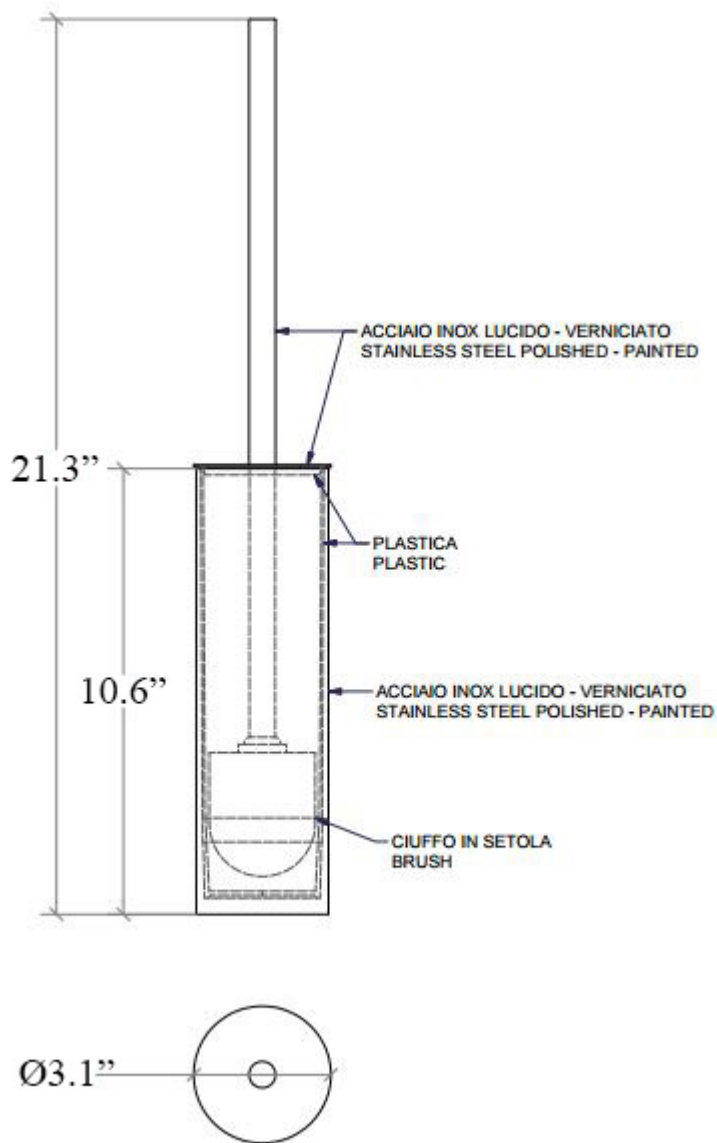

Collection
Napie

Model |
Napie 53116

Dimensions Metric
1 inch = 2.54 cm
1 inch = 25.4 mm

WS[®]
BATH
COLLECTIONS

1051 Lea Drive - Collegeville, PA 19426
Tel. 215 513 9400 - Fax 610 831 0215
www.ws bathcollections.com - info@ws bathcollections.com

Collection
Napie

Model |
Napie 53061

Dimensions Metric
1 inch = 2.54 cm
1 inch = 25.4 mm

WS[®]
BATH
COLLECTIONS

1051 Lea Drive - Collegeville, PA 19426
Tel. 215 513 9400 - Fax 610 831 0215
www.ws bathcollections.com - info@ws bathcollections.com

Collection
Napie

Model |
Napie 53081

Dimensions Metric
1 inch = 2.54 cm
1 inch = 25.4 mm

WS[®]
BATH
COLLECTIONS

1051 Lea Drive - Collegeville, PA 19426
Tel. 215 513 9400 - Fax 610 831 0215
www.ws bathcollections.com - info@ws bathcollections.com

Collection
Napie

Model |
Napie 5004

Dimensions Metric

1 inch = 2.54 cm
1 inch = 25.4 mm

WS[®]
BATH
COLLECTIONS

1051 Lea Drive - Collegeville, PA 19426
Tel. 215 513 9400 - Fax 610 831 0215
www.ws bathcollections.com - info@ws bathcollections.com