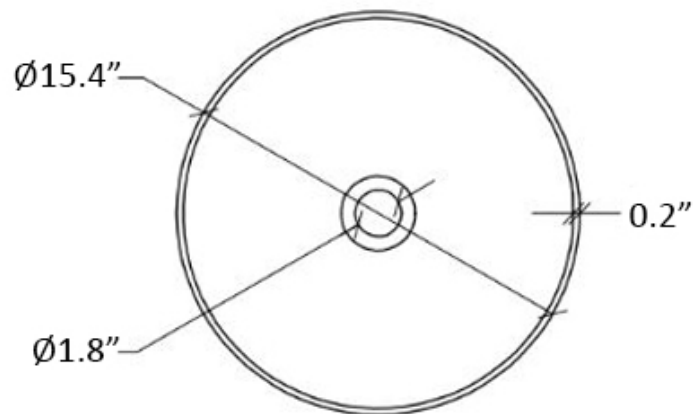

Features

- Mattstone
- Without overflow
- Countertop (vessel) installation
- Without faucet hole

Momon 53563

SKU# | Option:

- Momon 53563 | White

<p>Collection Momon</p>	<p>Model Momon 53563</p>	<p>Dimensions Metric <i>1 inch = 2.54 cm</i> <i>1 inch = 25.4 mm</i></p>	 <p>1051 Lea Drive - Collegeville, PA 19426 Tel. 215 513 9400 - Fax 610 831 0215 www.ws bathcollections.com - info@ws bathcollectins.com</p>
------------------------------------	---------------------------------------	--	---

Collection
O qo qp

Model |
O qo qp"75785

Dimensions Metric
1 inch = 2.54 cm
1 inch = 25.4 mm

WS[®] BATH
COLLECTIONS
1051 Lea Drive - Collegeville, PA 19426
Tel. 215 513 9400 - Fax 610 831 0215
www.ws bathcollections.com - info@ws bathcollections.com

Collection
O qo qp

Model |
O qo qp"75785

Dimensions Metric
1 inch = 2.54 cm
1 inch = 25.4 mm

WS[®]

**BATH
COLLECTIONS**

1051 Lea Drive - Collegeville, PA 19426
Tel. 215 513 9400 - Fax 610 831 0215
www.ws bathcollections.com - info@ws bathcollections.com