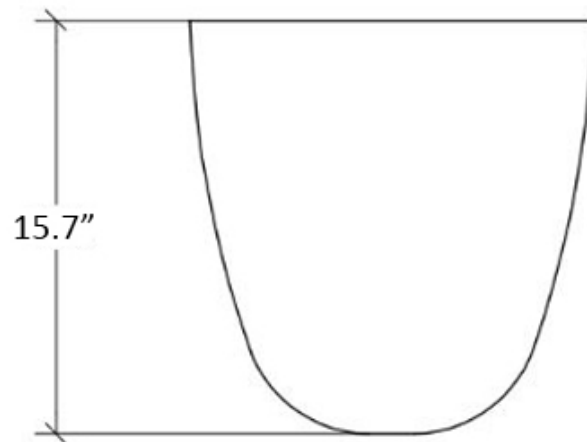

Features

- Mattstone
- Without overflow
- Countertop (vessel) installation
- Without faucet hole

Momon 53563

SKU# | Option:

- Momon 53563 | White

<p>Collection Momon</p>	<p>Model Momon 53563</p>	<p>Dimensions Metric <i>1 inch = 2.54 cm</i> <i>1 inch = 25.4 mm</i></p>	 <p>1051 Lea Drive - Collegeville, PA 19426 Tel. 215 513 9400 - Fax 610 831 0215 www.ws bathcollections.com - info@ws bathcollectins.com</p>
------------------------------------	---------------------------------------	--	---

Collection
O qo qp

Model |
O qo qp"75785

Dimensions Metric
1 inch = 2.54 cm
1 inch = 25.4 mm

WS[®] BATH
COLLECTIONS
1051 Lea Drive - Collegeville, PA 19426
Tel. 215 513 9400 - Fax 610 831 0215
www.ws bathcollections.com - info@ws bathcollections.com

Collection
O qo qp

Model |
O qo qp"75785

Dimensions Metric
1 inch = 2.54 cm
1 inch = 25.4 mm

WS[®]

**BATH
COLLECTIONS**

1051 Lea Drive - Collegeville, PA 19426
Tel. 215 513 9400 - Fax 610 831 0215
www.ws bathcollections.com - info@ws bathcollections.com