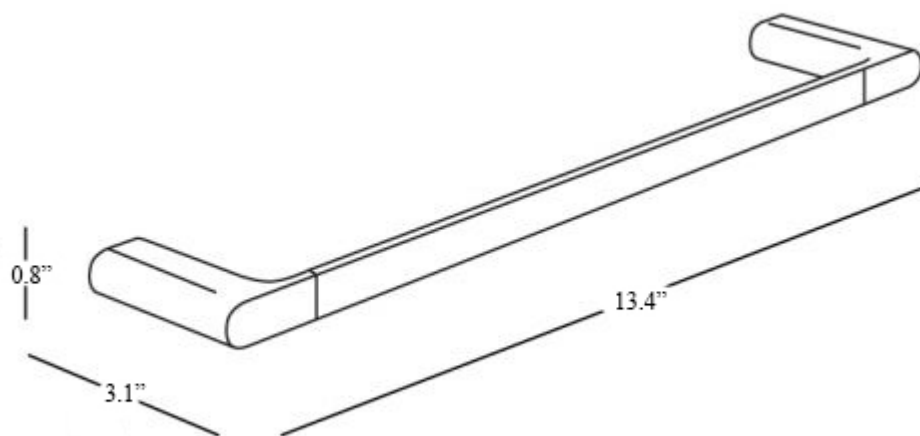

Product Specs Sheets

Collection
Mito

Model |
Mito A2018A

Dimensions Metric

1 inch = 2.54 cm
1 inch = 25.4 mm

WS[®]
BATH
COLLECTIONS

1051 Lea Drive - Collegeville, PA 19426
Tel. 215 513 9400 - Fax 610 831 0215