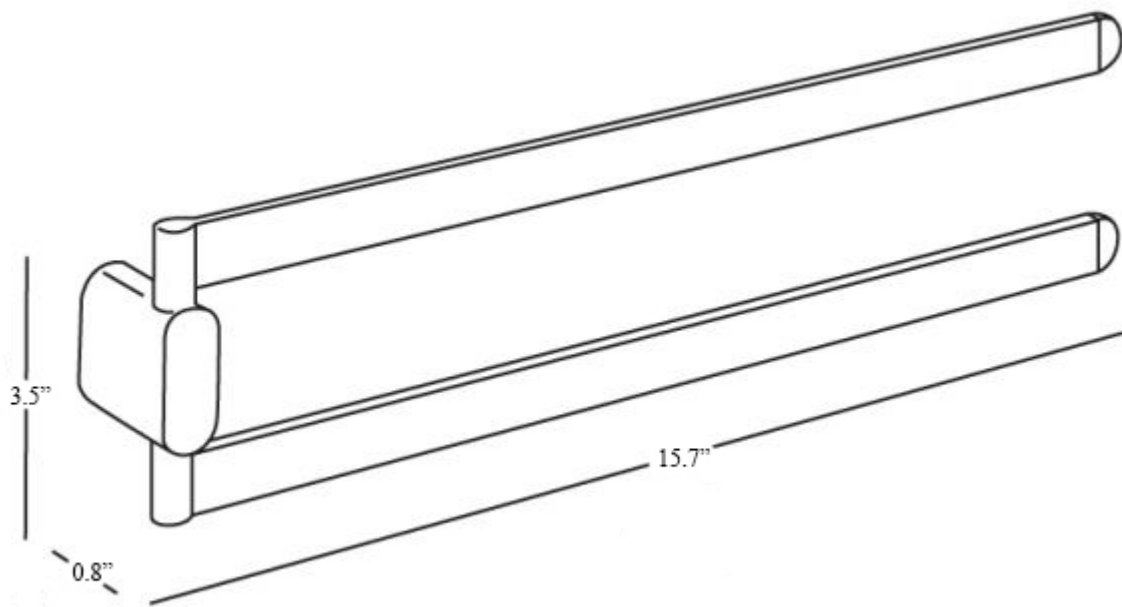

Product Specs Sheets

Collection
Mito

Model |
Mito A20150

Dimensions Metric

1 inch = 2.54 cm
1 inch = 25.4 mm

WS[®]
BATH
COLLECTIONS

1051 Lea Drive - Collegeville, PA 19426
Tel. 215 513 9400 - Fax 610 831 0215