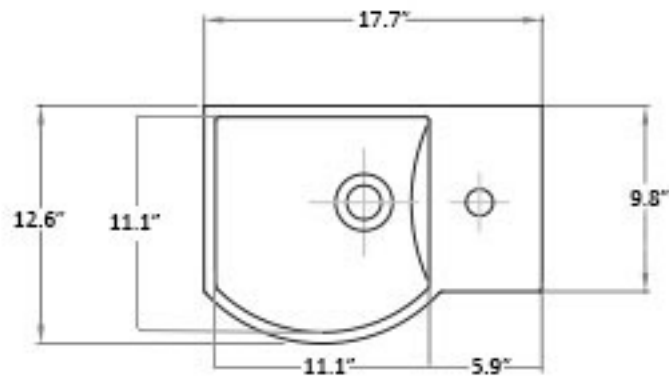

Minimal 4079

Features

- Bathroom Sink
- Made of Ceramic
- Ceramic White Finish
- With Overflow
- Wall Mount or Countertop (Vessel) Installation
- With One Faucet Hole
- With Basin to the Left of Faucet
- Made in Europe

Collection Minimal	Model Minimal 4079	Dimensions Metric <i>1 inch = 2.54 cm</i> <i>1 inch = 25.4 mm</i>	 1051 Lea Drive - Collegeville, PA 19426 Tel. 215 513 9400 - Fax 610 831 0215 www.ws bathcollections.com - info@ws bathcollectins.com
--------------------------------	--------------------------------	---	---

Collection
Minimal

Model |
Minimal 4079

Dimensions Metric
1 inch = 2.54 cm
1 inch = 25.4 mm

WS[®]
BATH
COLLECTIONS

1051 Lea Drive - Collegeville, PA 19426
Tel. 215 513 9400 - Fax 610 831 0215
www.ws bathcollections.com - info@ws bathcollections.com

Dimensions Metric
1 inch = 2.54 cm
1 inch = 25.4 mm

WS®
BATH
COLLECTIONS

1051 Lea Drive - Collegeville, PA 19426
Tel. 215 513 9400 - Fax 610 831 0215

www.ws bathcollections.com - info@ws bathcollections.com