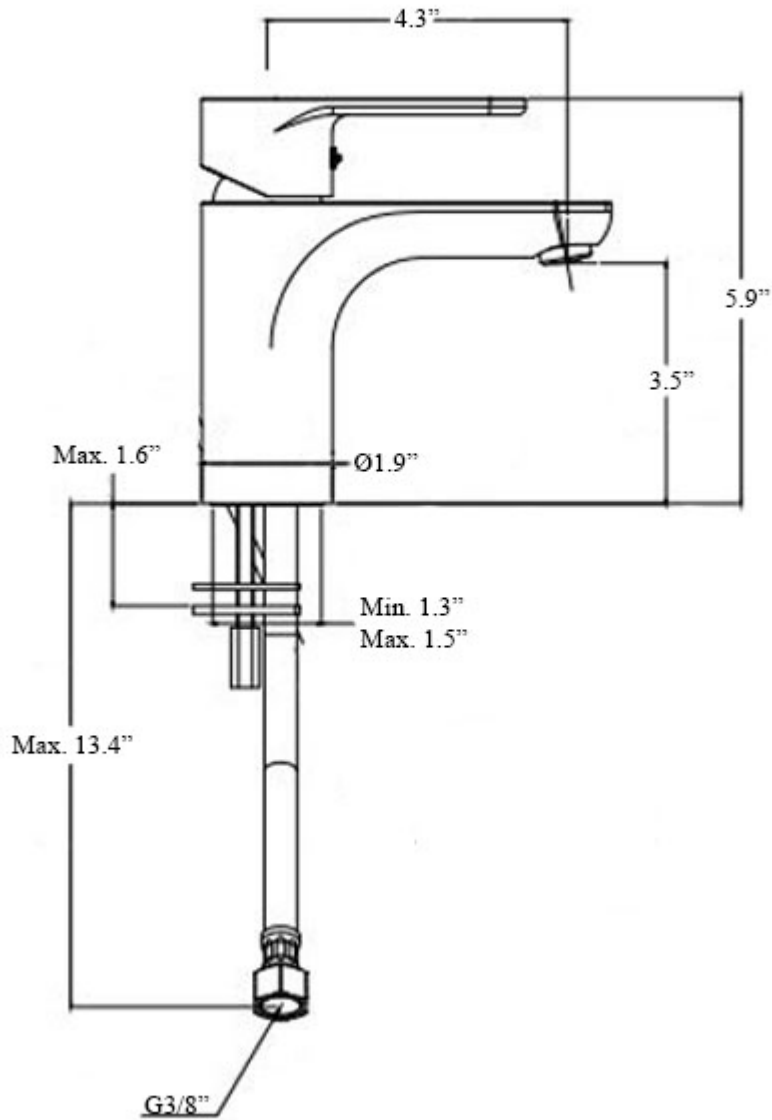

### Features

- 22.1" (561 mm) x 14.1" (358 mm) x 3.9" (100 mm)
- Ceramic
- Wall Mounted or Countertop (Vessel) Installation
- Without Overflow
- Includes Mounting Hardware

Collection  
Minimal

Model |  
Minimal 4056

## MOUNTING HARDWARE

### Vessel/ countertop installation

Silicone (*optional*)

Collection  
Minimal

Model |  
Minimal 4056

Dimensions Metric  
*1 inch = 2.54 cm*  
*1 inch = 25.4 mm*

**WS**®  
**BATH**  
**COLLECTIONS**

1051 Lea Drive - Collegeville, PA 19426  
Tel. 215 513 9400 - Fax 610 831 0215  
[www.ws bathcollections.com](http://www.ws bathcollections.com) - [info@ws bathcollections.com](mailto:info@ws bathcollections.com)

Collection  
Green

Model |  
Green GR 071

Dimensions Metric  
1 inch = 2.54 cm  
1 inch = 25.4 mm

**WS**<sup>®</sup>  
BATH  
COLLECTIONS

1051 Lea Drive - Collegeville, PA 19426  
Tel. 215 513 9400 - Fax 610 831 0215  
[www.ws bathcollections.com](http://www.ws bathcollections.com) - [info@ws bathcollections.com](mailto:info@ws bathcollections.com)