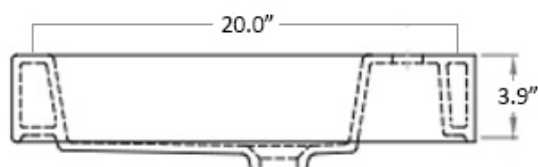

### SKU# | Options:

- Minimal 4056 | Ceramic White

\* WS Bath Collections reserves the right to revise dimensions or information on this sheet without notice

<b>Collection  </b> Minimal	<b>Model  </b> Minimal 4056	Dimensions Metric <i>1 inch = 2.54 cm</i> <i>1 inch = 25.4 mm</i>	 1051 Lea Drive - Collegeville, PA 19426 Tel. 215 513 9400 - Fax 610 831 0215 <a href="http://www.ws bathcollections.com">www.ws bathcollections.com</a> - <a href="mailto:info@ws bathcollectins.com">info@ws bathcollectins.com</a>
--------------------------------	--------------------------------	---	---

Collection  
Minimal

Model |  
Minimal 4056

Dimensions Metric

1 inch = 2.54 cm  
1 inch = 25.4 mm

**WS**<sup>®</sup>  
BATH  
COLLECTIONS

1051 Lea Drive - Collegeville, PA 19426  
Tel. 215 513 9400 - Fax 610 831 0215  
[www.ws bathcollections.com](http://www.ws bathcollections.com) - [info@ws bathcollections.com](mailto:info@ws bathcollections.com)