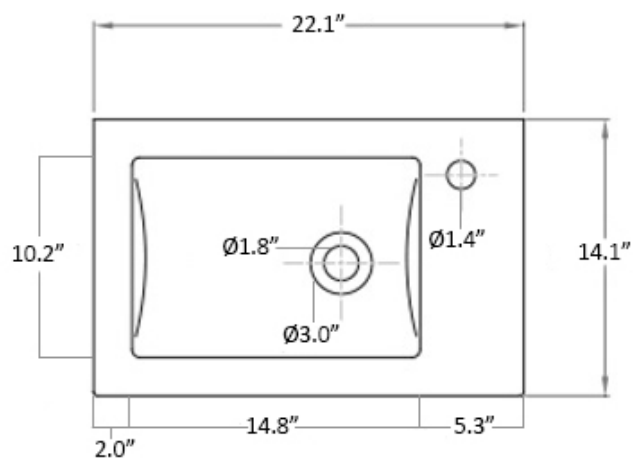

### SKU# | Options:

- Minimal 4056 | Ceramic White

\* WS Bath Collections reserves the right to revise dimensions or information on this sheet without notice

<b>Collection  </b> Minimal	<b>Model  </b> Minimal 4056	Dimensions Metric <i>1 inch = 2.54 cm</i> <i>1 inch = 25.4 mm</i>	 1051 Lea Drive - Collegeville, PA 19426 Tel. 215 513 9400 - Fax 610 831 0215 <a href="http://www.ws bathcollections.com">www.ws bathcollections.com</a> - <a href="mailto:info@ws bathcollectins.com">info@ws bathcollectins.com</a>
--------------------------------	--------------------------------	---	---

Collection  
Minimal

Model |  
Minimal 4056

Dimensions Metric

1 inch = 2.54 cm  
1 inch = 25.4 mm

**WS**<sup>®</sup>  
BATH  
COLLECTIONS

1051 Lea Drive - Collegeville, PA 19426  
Tel. 215 513 9400 - Fax 610 831 0215  
[www.ws bathcollections.com](http://www.ws bathcollections.com) - [info@ws bathcollections.com](mailto:info@ws bathcollections.com)