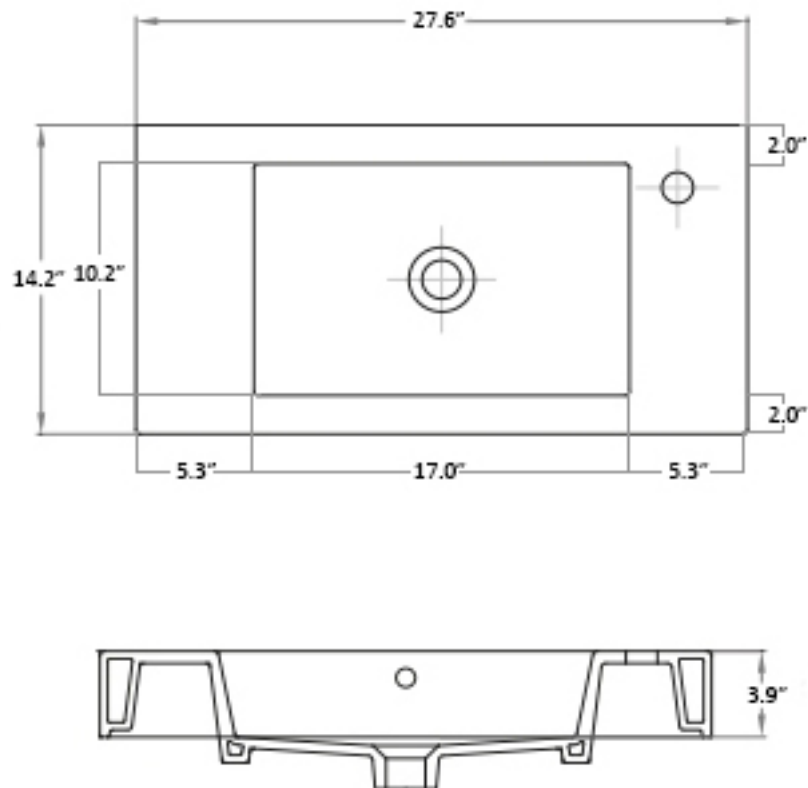

Product Specs Sheets

Cover Page

Minimal 4054

Features

- Bathroom Sink
- Made of Ceramic
- Ceramic White Finish
- With Overflow
- Wall Mount or Countertop (Vessel) Installation
- With One Faucet Hole
- With Basin to the Left of Faucet
- Made in Europe

Collection Minimal	Model Minimal 4054	Dimensions Metric <i>1 inch = 2.54 cm</i> <i>1 inch = 25.4 mm</i>	 1051 Lea Drive - Collegeville, PA 19426 Tel. 215 513 9400 - Fax 610 831 0215 www.ws bathcollections.com - info@ws bathcollectins.com
--------------------------------	--------------------------------	---	---

Collection
Minimal

Model |
Minimal 4054

Dimensions Metric

1 inch = 2.54 cm
1 inch = 25.4 mm

WS[®]
BATH
COLLECTIONS

1051 Lea Drive - Collegeville, PA 19426
Tel. 215 513 9400 - Fax 610 831 0215

www.ws bathcollections.com - info@ws bathcollections.com

Dimensions Metric
1 inch = 2.54 cm
1 inch = 25.4 mm

WS[®]
BATH
COLLECTIONS

1051 Lea Drive - Collegeville, PA 19426
Tel. 215 513 9400 - Fax 610 831 0215
www.ws bathcollections.com - info@ws bathcollections.com