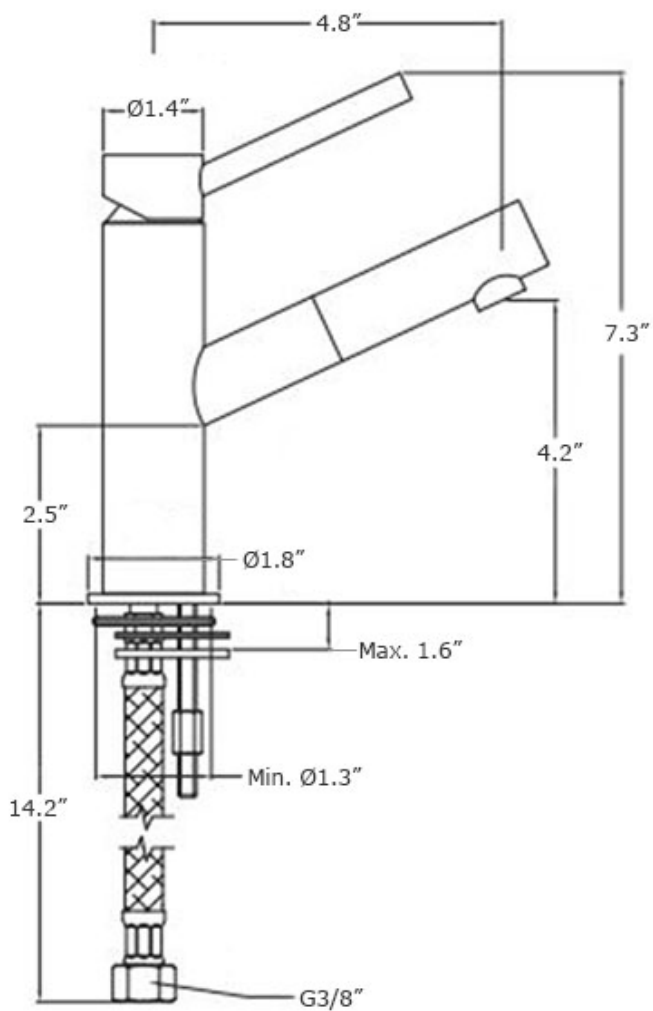

Product Specs Sheets

All connections/ hoses to US standards

Collection
Micro

Model |
Micro MI 071

Dimensions Metric

1 inch = 2.54 cm
1 inch = 25.4 mm

WS[®]
BATH
COLLECTIONS

1051 Lea Drive - Collegeville, PA 19426
Tel. 215 513 9400 - Fax 610 831 0215
www.ws bathcollections.com - info@ws bathcollections.com