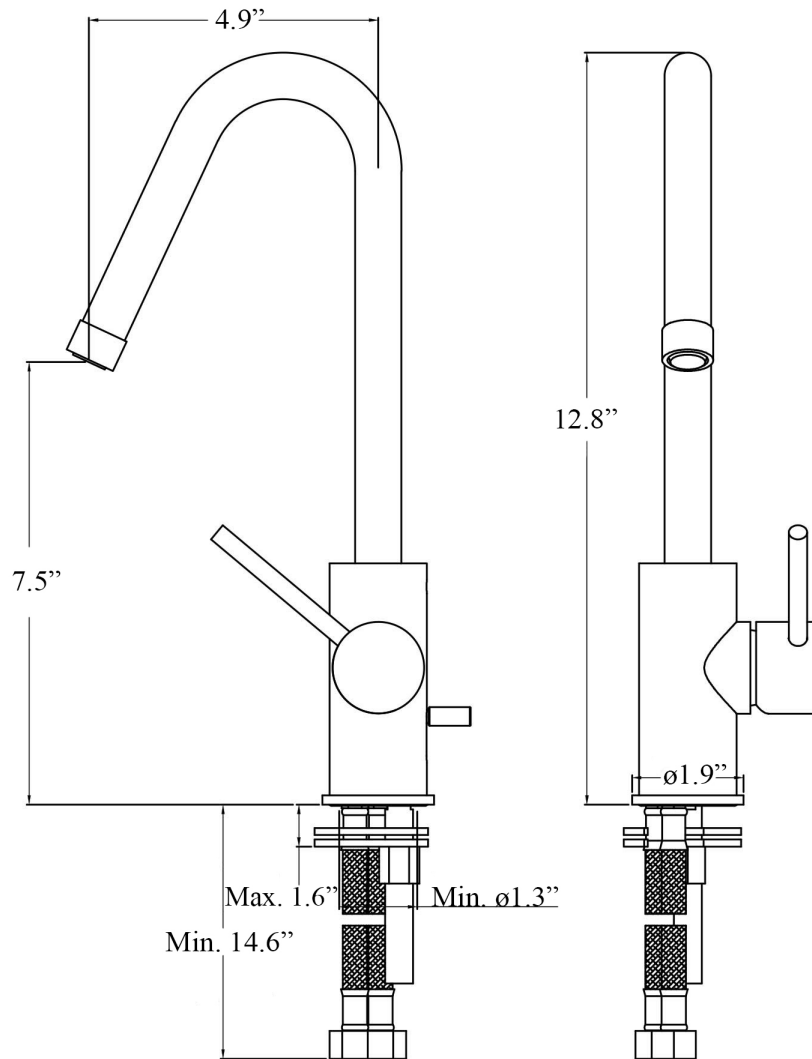

Product Specs Sheets

All connections/ hoses to US standards

Collection
Light

Model |
Light LIG 978

Dimensions Metric
1 inch = 2.54 cm
1 inch = 25.4 mm

WS[®]
BATH
COLLECTIONS

1051 Lea Drive - Collegeville, PA 19426
Tel. 215 513 9400 - Fax 610 831 0215
www.ws bathcollections.com - info@ws bathcollections.com