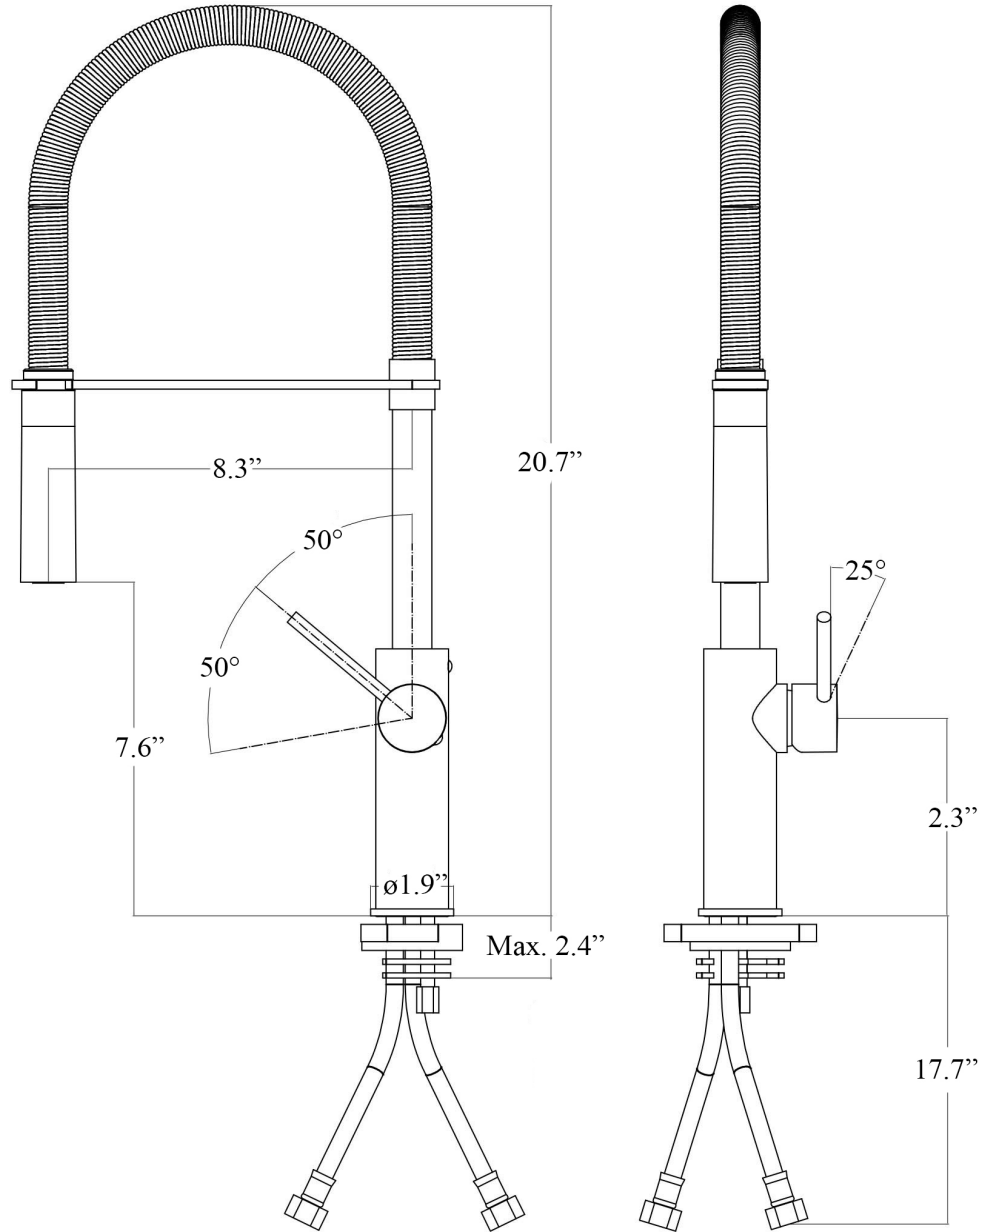

Product Specs Sheets

All connections and hoses to US standards

Collection
Light

Model |
Light LIG 179

Dimensions Metric

1 inch = 2.54 cm
1 inch = 25.4 mm

WS[®]
BATH
COLLECTIONS

1051 Lea Drive - Collegeville, PA 19426
Tel. 215 513 9400 - Fax 610 831 0215
www.ws bathcollections.com - info@ws bathcollections.com