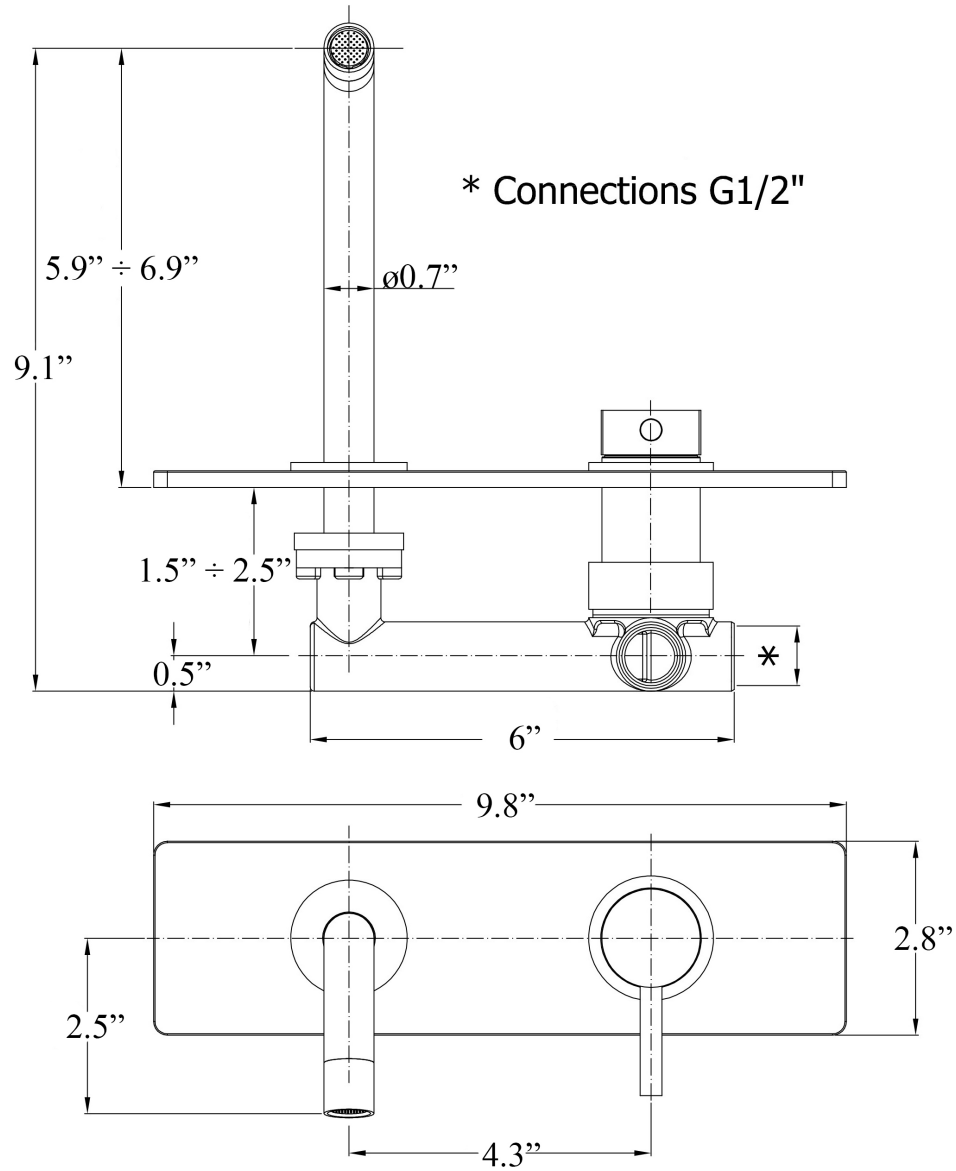

Product Specs Sheets

All connections to US standards

Collection
Light

Model |
Light LIG 101

Dimensions Metric
1 inch = 2.54 cm
1 inch = 25.4 mm

WS[®]
BATH
COLLECTIONS

1051 Lea Drive - Collegeville, PA 19426
Tel. 215 513 9400 - Fax 610 831 0215
www.ws bathcollections.com - info@ws bathcollections.com