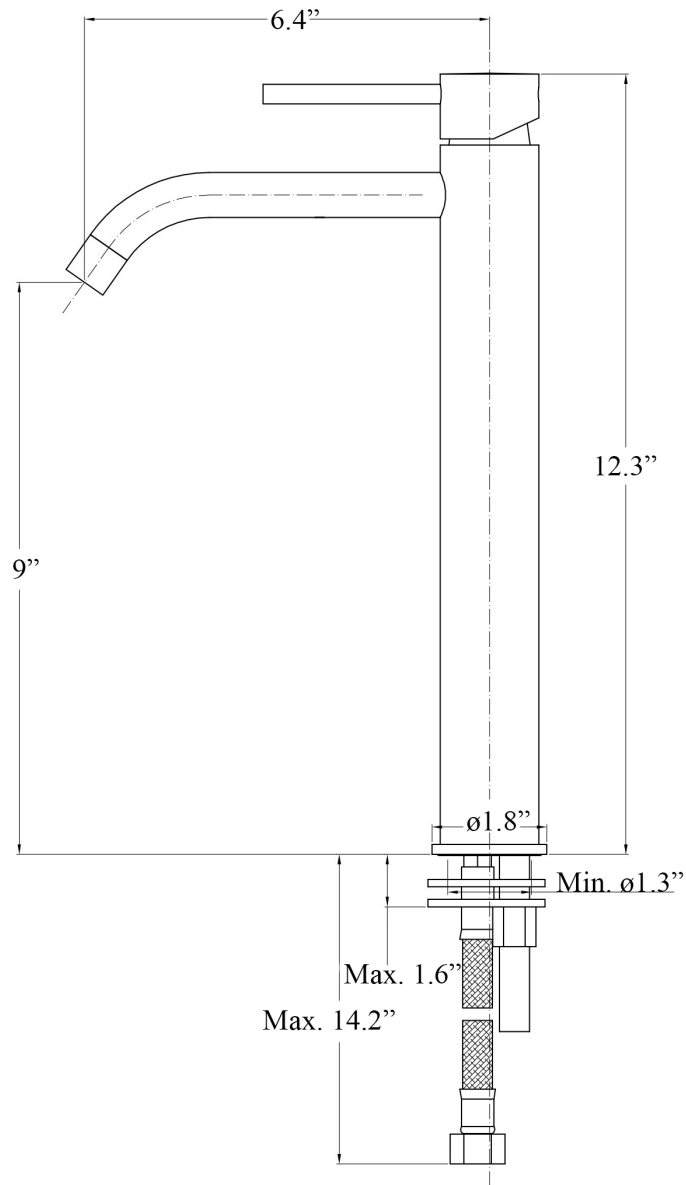

Product Specs Sheets

All connections/ hoses to US standards

Collection
Light

Model |
Light LIG 081

Dimensions Metric
1 inch = 2.54 cm
1 inch = 25.4 mm

WS[®]
BATH
COLLECTIONS

1051 Lea Drive - Collegeville, PA 19426
Tel. 215 513 9400 - Fax 610 831 0215
www.ws bathcollections.com - info@ws bathcollections.com