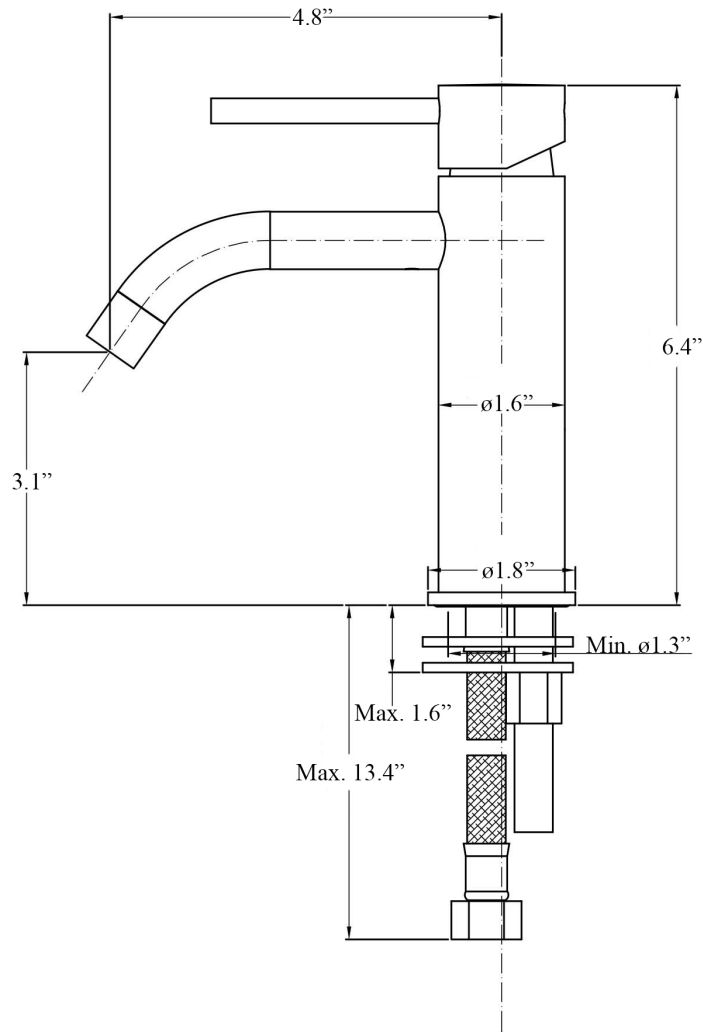

Product Specs Sheets

All connections/ hoses to US standards

Collection
Light

Model |
Light LIG 071

Dimensions Metric

1 inch = 2.54 cm
1 inch = 25.4 mm

WS[®]
BATH
COLLECTIONS

1051 Lea Drive - Collegeville, PA 19426
Tel. 215 513 9400 - Fax 610 831 0215
www.ws bathcollections.com - info@ws bathcollections.com