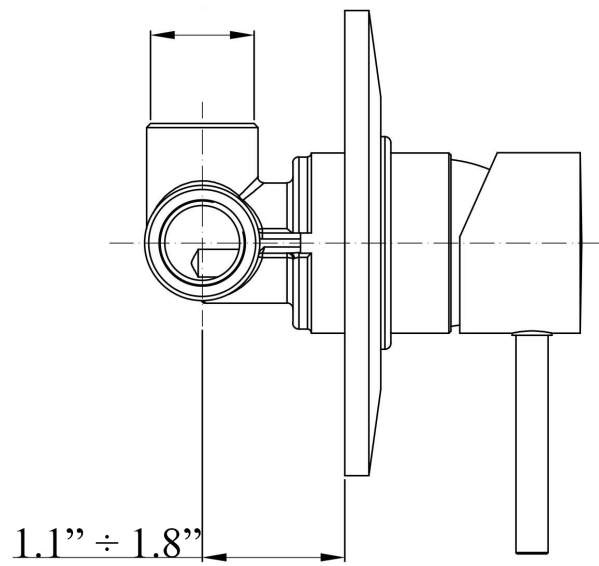

Product Specs Sheets

Collection
Light

Model |
Light LIG 010

Dimensions Metric

1 inch = 2.54 cm
1 inch = 25.4 mm

WS[®]
BATH
COLLECTIONS

1051 Lea Drive - Collegeville, PA 19426
Tel. 215 513 9400 - Fax 610 831 0215
www.ws bathcollections.com - info@ws bathcollections.com