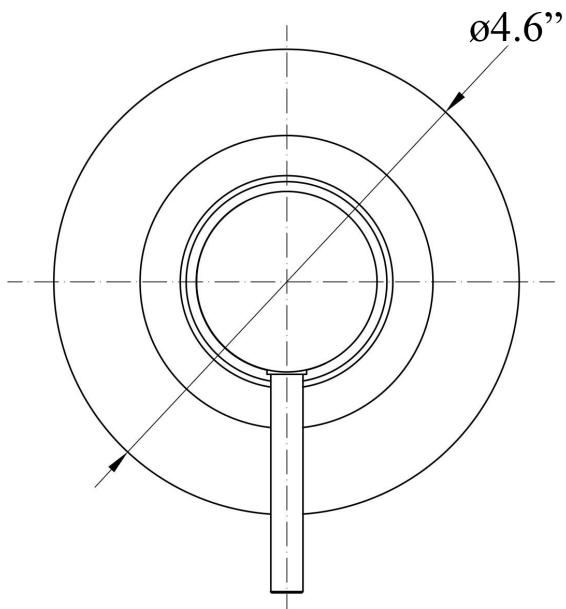

Product Specs Sheets

Collection
Light

Model |
Light LIG 010

Dimensions Metric

1 inch = 2.54 cm
1 inch = 25.4 mm

WS[®]
BATH
COLLECTIONS

1051 Lea Drive - Collegeville, PA 19426
Tel. 215 513 9400 - Fax 610 831 0215
www.ws bathcollections.com - info@ws bathcollections.com