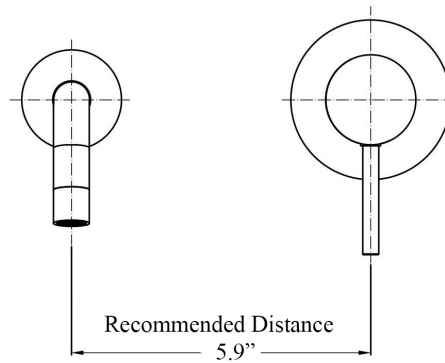

Product Specs Sheets

All connections/ hoses to US standards

Collection
Light

Model |
Light LIG 007

Dimensions Metric

1 inch = 2.54 cm
1 inch = 25.4 mm

WS[®]
BATH
COLLECTIONS

1051 Lea Drive - Collegeville, PA 19426
Tel. 215 513 9400 - Fax 610 831 0215
www.wsbathcollections.com - info@wsbathcollections.com