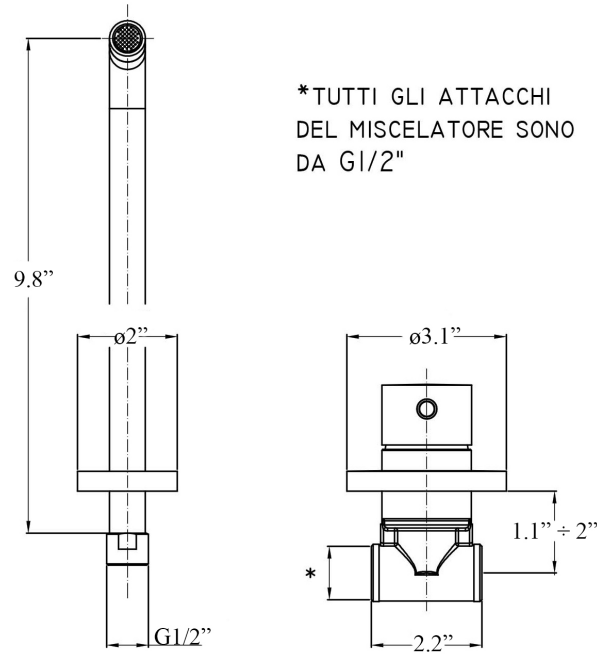

Product Specs Sheets

All connections/ hoses to US standards

Collection
Light

Model |
Light LIG 007

Dimensions Metric

1 inch = 2.54 cm
1 inch = 25.4 mm

WS[®]
BATH
COLLECTIONS

1051 Lea Drive - Collegeville, PA 19426
Tel. 215 513 9400 - Fax 610 831 0215
www.wsbathcollections.com - info@wsbathcollections.com