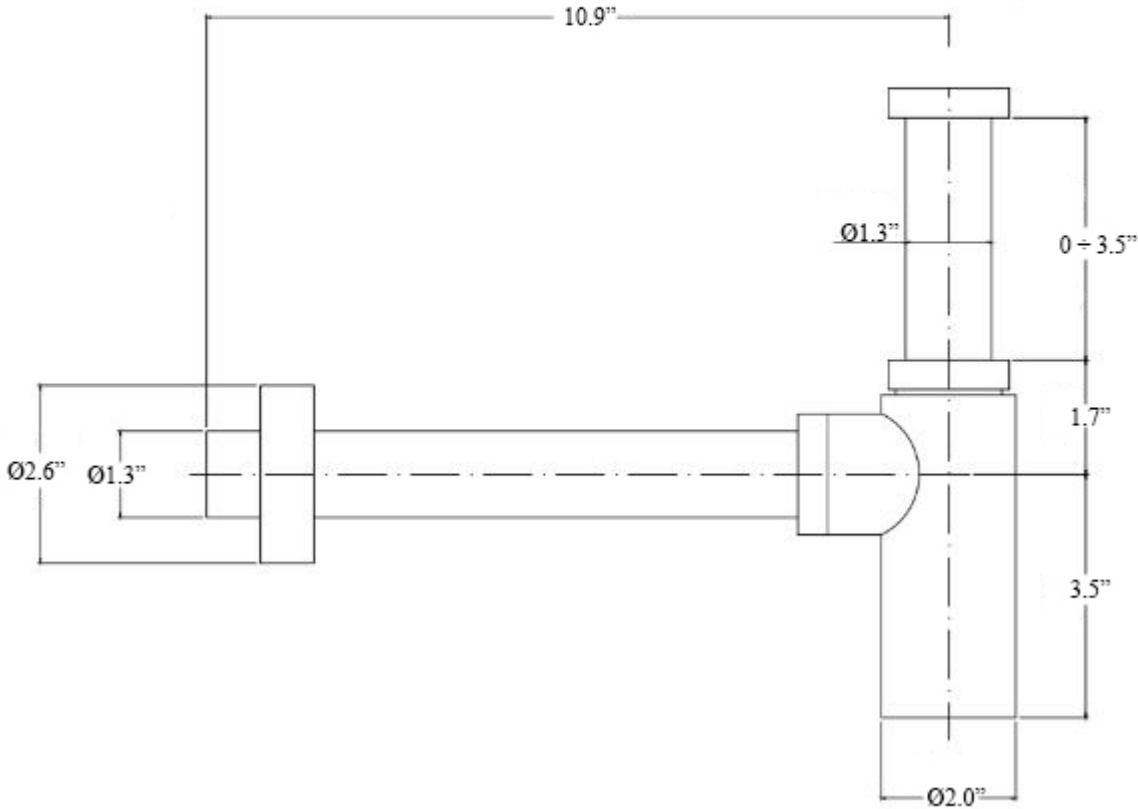

Light Exclusive ZACC 240

Features

- Decorative Trap
- Available in 8 Finishes
- Made of Solid Brass
- Made in Italy

SKU# | Option:

- Light Exclusive ZACC 240 CR | Polished Chrome
- Light Exclusive ZACC 240 HG | Honey Gold
- Light Exclusive ZACC 240 HGSP | Brushed Honey Gold
- Light Exclusive ZACC 240 NKN | Black Nickel
- Light Exclusive ZACC 240 NKNSP | Brushed Black Nickel
- Light Exclusive ZACC 240 ROSE | Rose Gold
- Light Exclusive ZACC 240 ST | Stainless Steel
- Light Exclusive ZACC 240 WG | White Gold

Collection Light Exclusive	Model Light Exclusive ZACC 240	Dimensions Metric <i>1 inch = 2.54 cm</i> <i>1 inch = 25.4 mm</i>	 1051 Lea Drive - Collegeville, PA 19426 Tel. 215 513 9400 - Fax 610 831 0215 www.ws bathcollections.com - info@ws bathcollections.com
--	--	--	---

Light Exclusive ZACC 240

* WS Bath Collections reserves the right to revise dimensions or information on this sheet without notice

Collection Light Exclusive	Model Light Exclusive ZACC 240	Dimensions Metric <i>1 inch = 2.54 cm</i> <i>1 inch = 25.4 mm</i>	 1051 Lea Drive - Collegeville, PA 19426 Tel. 215 513 9400 - Fax 610 831 0215 www.ws bathcollections.com - info@ws bathcollections.com
--	--	---	---