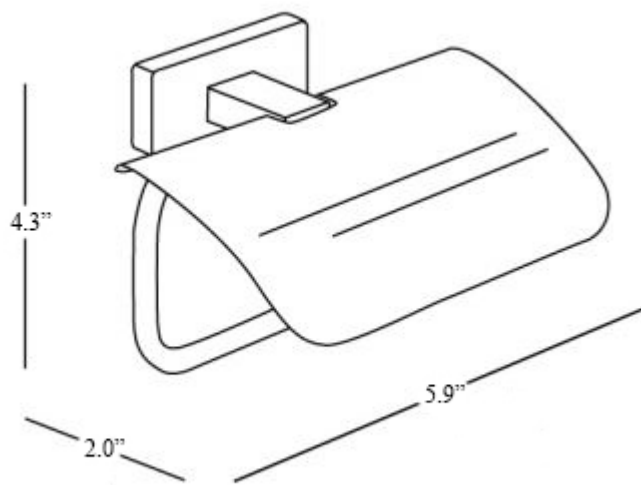

Product Specs Sheets

Collection
Lea

Model |
Lea A1926A

Dimensions Metric

1 inch = 2.54 cm
1 inch = 25.4 mm

WS[®]
BATH
COLLECTIONS

1051 Lea Drive - Collegeville, PA 19426
Tel. 215 513 9400 - Fax 610 831 0215