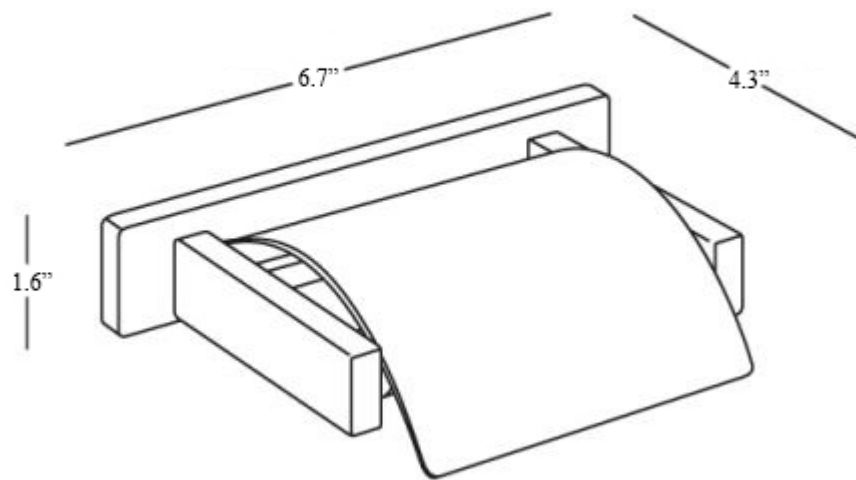

Product Specs Sheets

Collection
Lea

Model |
Lea A19260

Dimensions Metric

1 inch = 2.54 cm
1 inch = 25.4 mm

WS[®]
BATH
COLLECTIONS

1051 Lea Drive - Collegeville, PA 19426
Tel. 215 513 9400 - Fax 610 831 0215