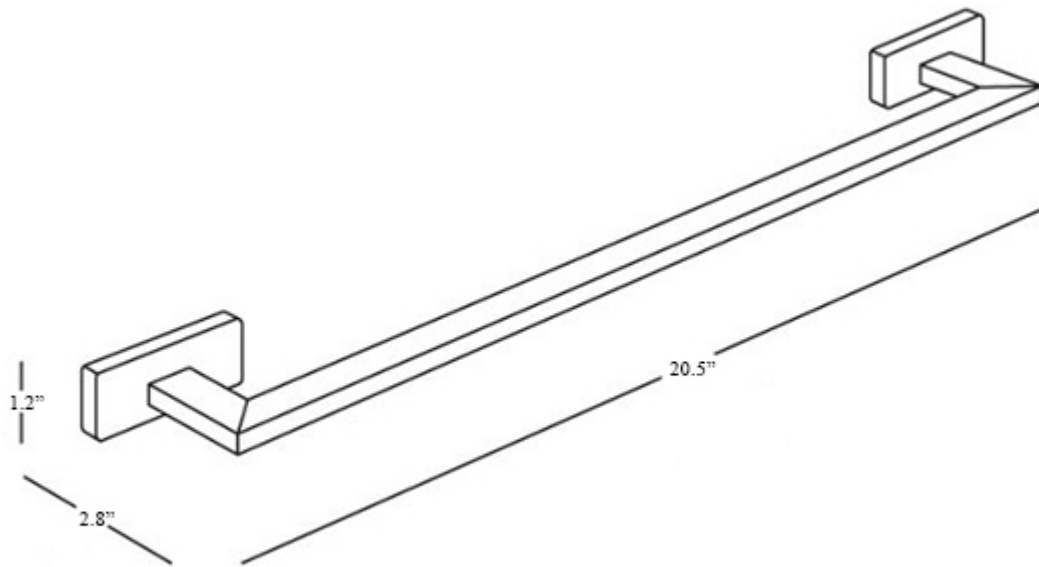

Product Specs Sheets

Collection
Lea

Model |
Lea A1918B

Dimensions Metric

1 inch = 2.54 cm
1 inch = 25.4 mm

WS[®]
BATH
COLLECTIONS

1051 Lea Drive - Collegeville, PA 19426
Tel. 215 513 9400 - Fax 610 831 0215