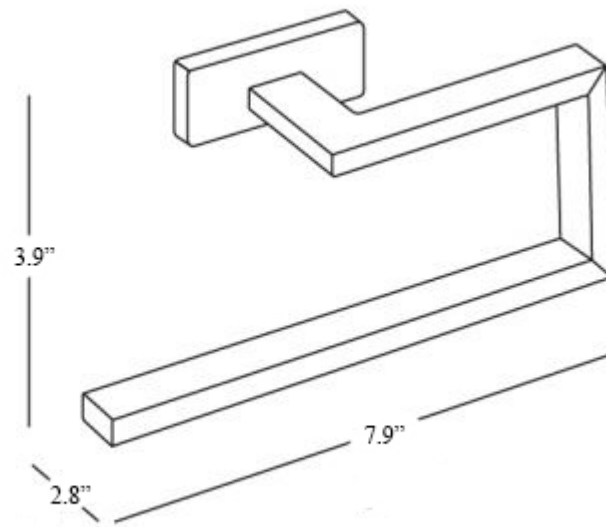

# Product Specs Sheets

Collection  
Lea

Model |  
Lea A19160

Dimensions Metric

*1 inch = 2.54 cm*  
*1 inch = 25.4 mm*

**WS**<sup>®</sup>  
**BATH**  
**COLLECTIONS**

1051 Lea Drive - Collegeville, PA 19426  
Tel. 215 513 9400 - Fax 610 831 0215