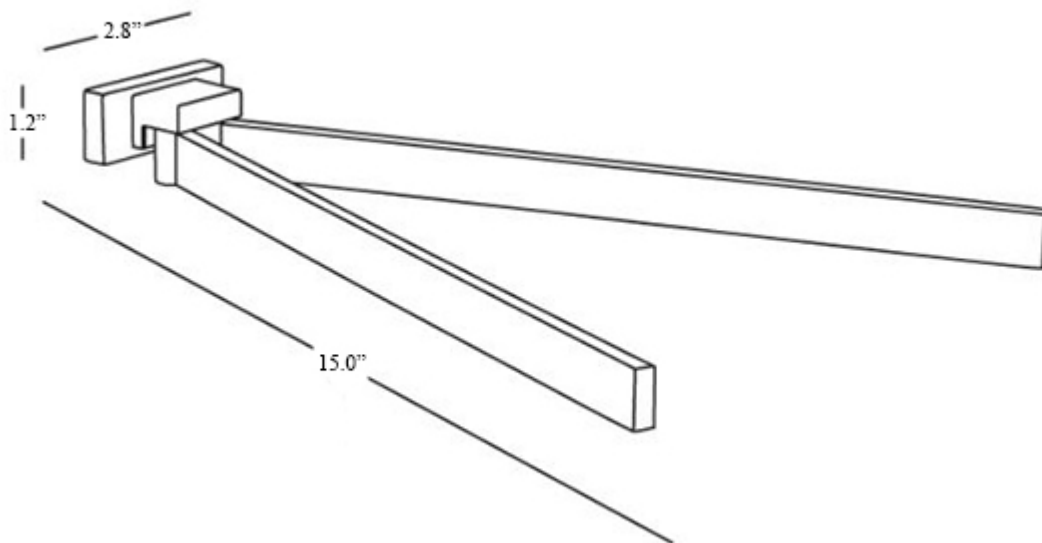

Product Specs Sheets

Collection
Lea

Model |
Lea A1915A

Dimensions Metric

1 inch = 2.54 cm
1 inch = 25.4 mm

WS[®]
BATH
COLLECTIONS

1051 Lea Drive - Collegeville, PA 19426
Tel. 215 513 9400 - Fax 610 831 0215