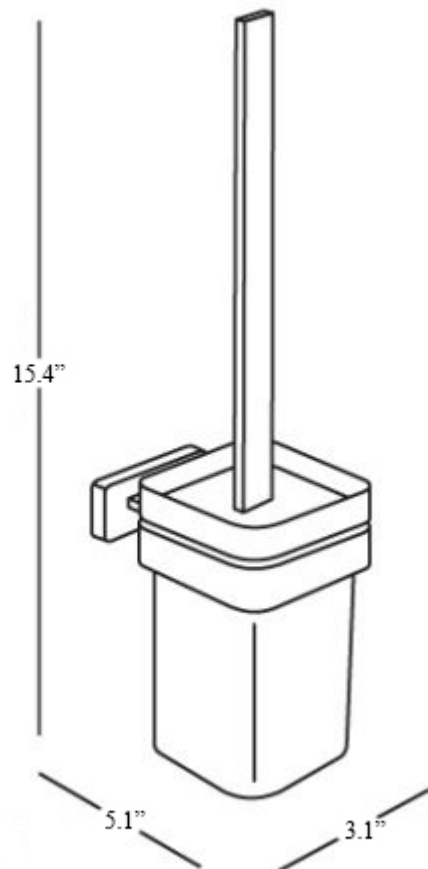

Product Specs Sheets

Collection
Lea

Model |
Lea A19140

Dimensions Metric

1 inch = 2.54 cm
1 inch = 25.4 mm

WS[®]
BATH
COLLECTIONS

1051 Lea Drive - Collegeville, PA 19426
Tel. 215 513 9400 - Fax 610 831 0215
www.ws bathcollections.com - info@ws bathcollections.com