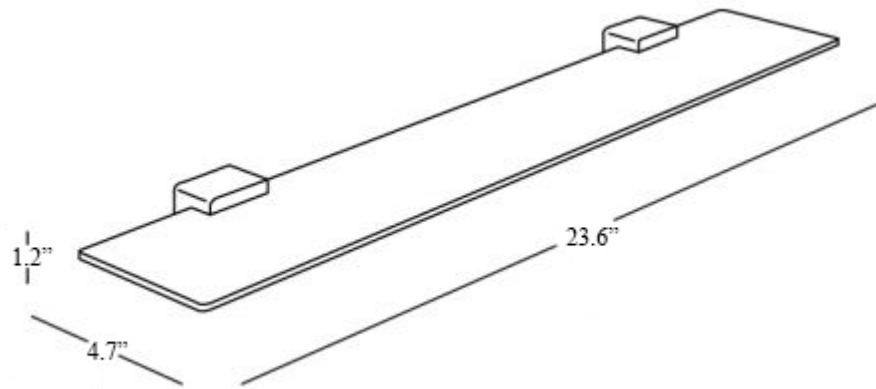

Product Specs Sheets

Collection
Lea

Model |
Lea A19090

Dimensions Metric

1 inch = 2.54 cm
1 inch = 25.4 mm

WS[®]
BATH
COLLECTIONS

1051 Lea Drive - Collegeville, PA 19426
Tel. 215 513 9400 - Fax 610 831 0215