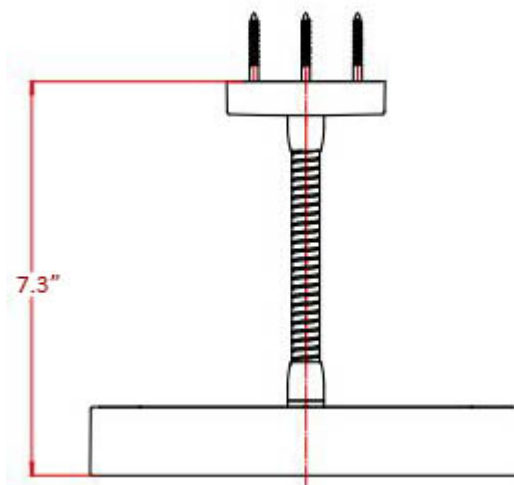

Features

- Magnifying Makeup Mirror
- 7x Magnifying Glass, 3x on Reverse Side
- Flexible Arm
- Polished Chrome Finish, Solid Brass Base

Imago 1095.001.14

SKU# | Option:

- Imago 1095.001.14 | Magnification 7X / 3X

Collection Imago	Model Imago 1095.001.14	Dimensions Metric <i>1 inch = 2.54 cm</i> <i>1 inch = 25.4 mm</i>	 1051 Lea Drive - Collegeville, PA 19426 Tel. 215 513 9400 - Fax 610 831 0215 www.ws bathcollections.com - info@ws bathcollectins.com
----------------------------	-------------------------------------	--	---

Product Specs Sheets

Collection
Imago

Model |
Imago 1095.001.14

Dimensions Metric
1 inch = 2.54 cm
1 inch = 25.4 mm

WS[®]
BATH
COLLECTIONS

1051 Lea Drive - Collegeville, PA 19426
Tel. 215 513 9400 - Fax 610 831 0215
www.wsbathcollections.com - info@wsbathcollections.com