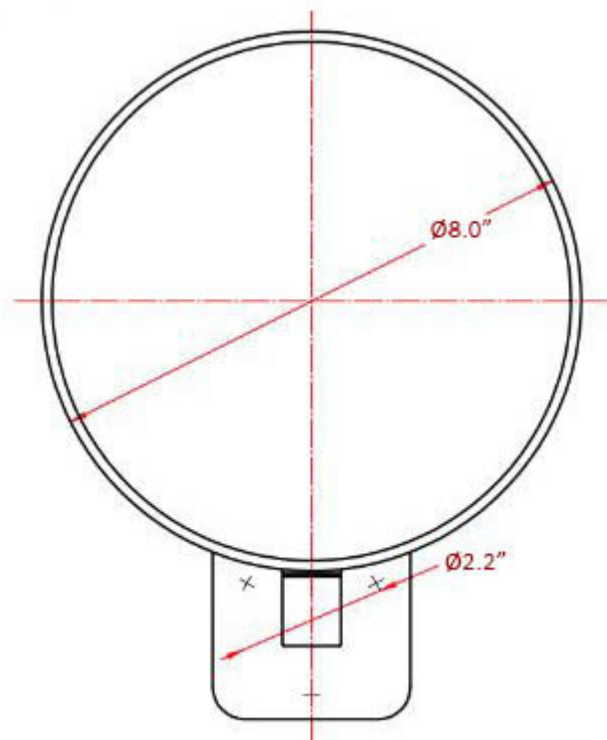

Features

- Magnifying Makeup Mirror
- 7x Magnifying Glass, 3x on Reverse Side
- Flexible Arm
- Polished Chrome Finish, Solid Brass Base

Imago 1095.001.14

SKU# | Option:

- Imago 1095.001.14 | Magnification 7X / 3X

Collection Imago	Model Imago 1095.001.14	Dimensions Metric <i>1 inch = 2.54 cm</i> <i>1 inch = 25.4 mm</i>	 1051 Lea Drive - Collegeville, PA 19426 Tel. 215 513 9400 - Fax 610 831 0215 www.ws bathcollections.com - info@ws bathcollectins.com
----------------------------	-------------------------------------	--	---

Product Specs Sheets

Collection
Imago

Model |
Imago 1095.001.14

Dimensions Metric
1 inch = 2.54 cm
1 inch = 25.4 mm

WS[®]
BATH
COLLECTIONS

1051 Lea Drive - Collegeville, PA 19426
Tel. 215 513 9400 - Fax 610 831 0215
www.wsbathcollections.com - info@wsbathcollections.com