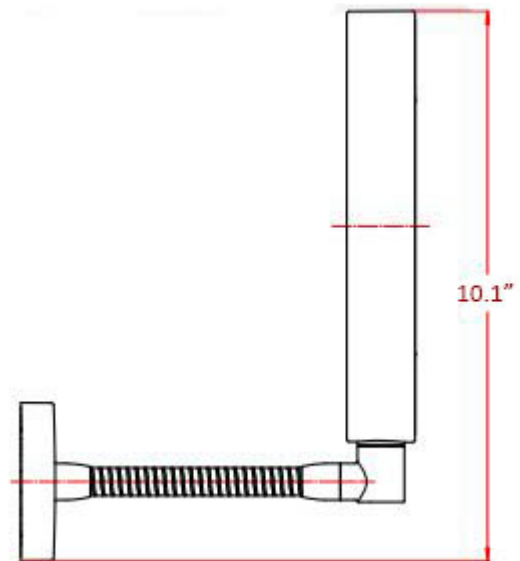

Features

- Magnifying Makeup Mirror
- 7x Magnifying Glass, 3x on Reverse Side
- Flexible Arm
- Polished Chrome Finish, Solid Brass Base

Imago 1095.001.14

SKU# | Option:

- Imago 1095.001.14 | Magnification 7X / 3X

Collection Imago	Model Imago 1095.001.14	Dimensions Metric <i>1 inch = 2.54 cm</i> <i>1 inch = 25.4 mm</i>	 1051 Lea Drive - Collegeville, PA 19426 Tel. 215 513 9400 - Fax 610 831 0215 www.ws bathcollections.com - info@ws bathcollectins.com
----------------------------	-------------------------------------	--	---

Product Specs Sheets

Collection
Imago

Model |
Imago 1095.001.14

Dimensions Metric
1 inch = 2.54 cm
1 inch = 25.4 mm

WS[®]
BATH
COLLECTIONS

1051 Lea Drive - Collegeville, PA 19426
Tel. 215 513 9400 - Fax 610 831 0215
www.wsbathcollections.com - info@wsbathcollections.com