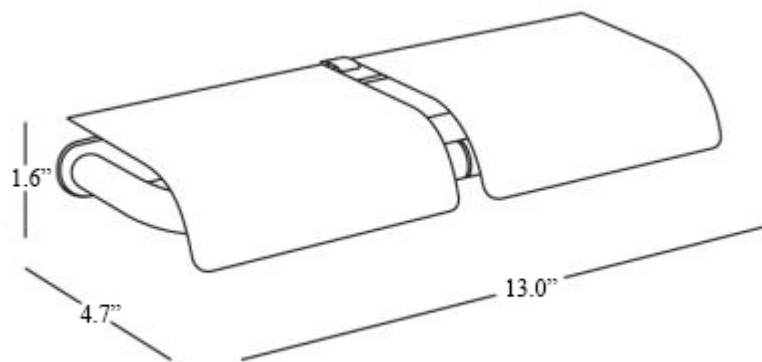

# Product Specs Sheets

Collection  
Hotellerie

Model |  
Hotellerie AV426E

Dimensions Metric

*1 inch = 2.54 cm*  
*1 inch = 25.4 mm*

**WS**<sup>®</sup>  
**BATH**  
**COLLECTIONS**

1051 Lea Drive - Collegeville, PA 19426  
Tel. 215 513 9400 - Fax 610 831 0215