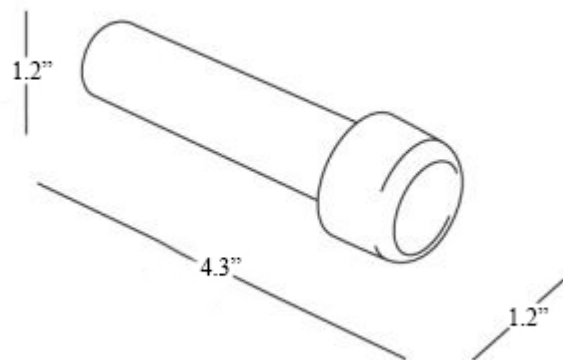

Product Specs Sheets

Collection
Hotellerie

Model |
Hotellerie A04570

Dimensions Metric
1 inch = 2.54 cm
1 inch = 25.4 mm

WS[®]
BATH
COLLECTIONS

1051 Lea Drive - Collegeville, PA 19426
Tel. 215 513 9400 - Fax 610 831 0215
www.ws bathcollections.com - info@ws bathcollections.com