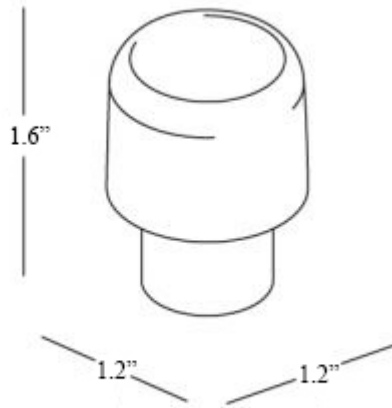

Product Specs Sheets

Collection
Hotellerie

Model |
Hotellerie A04560

Dimensions Metric

1 inch = 2.54 cm
1 inch = 25.4 mm

WS[®] BATH
COLLECTIONS

1051 Lea Drive - Collegeville, PA 19426
Tel. 215 513 9400 - Fax 610 831 0215