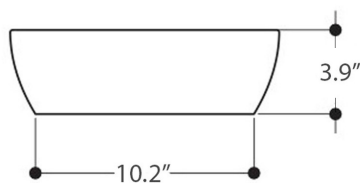

AXA

H10

81080_LAVABO DA PIANO E SOTTOPIANO SENZA PIANO RUBINETTERIA 40X32 CM
OVERTOP OR UNDERTOP BASIN WITHOUT TAP HOLE 40X32 CM

N.B.: Le misure indicate possono subire una variazione dello 0,8 % circa, dovuta ad usura stampi o a piccole variazioni delle caratteristiche tecniche relative alle materie prime che compongono l'impasto.

N.B.: Indicated size could have a variation of about 0,8 % due to the usure of the moulds or the small variations of the raw materials' technical characteristics used in the mixture.

Collection
H10

Model |
H10 40 - 8108001

Dimensions Metric

1 inch = 2.54 cm
1 inch = 25.4 mm

WS[®]
BATH
COLLECTIONS

1051 Lea Drive - Colleagueville, PA 19426
Tel. 215 513 9400 - Fax 610 831 0215
www.ws bathcollections.com - info@ws bathcollections.com

MOUNTING HARDWARE

Wall-mount installation

Vessel/ countertop installation

Bolts

Silicone (*optional*)

Collection
H10

Model |
H10 40 - 8108001

Dimensions Metric
1 inch = 2.54 cm
1 inch = 25.4 mm