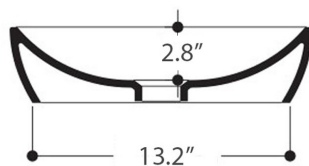

AXA

H10

81080_LAVABO DA PIANO E SOTTOPIANO SENZA PIANO RUBINETTERIA 40X32 CM
OVERTOP OR UNDERTOP BASIN WITHOUT TAP HOLE 40X32 CM

N.B.: Le misure indicate possono subire una variazione dello 0,8 % circa, dovuta ad usura stampi o a piccole variazioni delle caratteristiche tecniche relative alle materie prime che compongono l'impasto.

N.B.: Indicated size could have a variation of about 0,8 % due to the usure of the moulds or the small variations of the raw materials' technical characteristics used in the mixture.

Collection
H10

Model |
H10 40 - 8108001

Dimensions Metric

1 inch = 2.54 cm
1 inch = 25.4 mm

WS[®]
BATH
COLLECTIONS

1051 Lea Drive - Colleagueville, PA 19426
Tel. 215 513 9400 - Fax 610 831 0215
www.ws bathcollections.com - info@ws bathcollections.com

MOUNTING HARDWARE

Wall-mount installation

Vessel/ countertop installation

Bolts

Silicone (*optional*)

Collection
H10

Model |
H10 40 - 8108001

Dimensions Metric
1 inch = 2.54 cm
1 inch = 25.4 mm