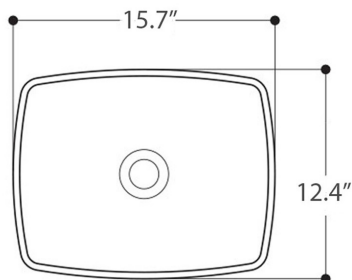

AXA

H10

81080_LAVABO DA PIANO E SOTTOPIANO SENZA PIANO RUBINETTERIA 40X32 CM
OVERTOP OR UNDERTOP BASIN WITHOUT TAP HOLE 40X32 CM

N.B.: Le misure indicate possono subire una variazione dello 0,8 % circa, dovuta ad usura stampi o a piccole variazioni delle caratteristiche tecniche relative alle materie prime che compongono l'impasto.

N.B.: Indicated size could have a variation of about 0,8 % due to the usure of the moulds or the small variations of the raw materials' technical characteristics used in the mixture.

Collection
H10

Model |
H10 40 - 8108001

Dimensions Metric

1 inch = 2.54 cm
1 inch = 25.4 mm

WS[®]
BATH
COLLECTIONS

1051 Lea Drive - Colleagueville, PA 19426
Tel. 215 513 9400 - Fax 610 831 0215
www.ws bathcollections.com - info@ws bathcollections.com

MOUNTING HARDWARE

Wall-mount installation

Vessel/ countertop installation

Bolts

Silicone (*optional*)

Collection
H10

Model |
H10 40 - 8108001

Dimensions Metric
1 inch = 2.54 cm
1 inch = 25.4 mm