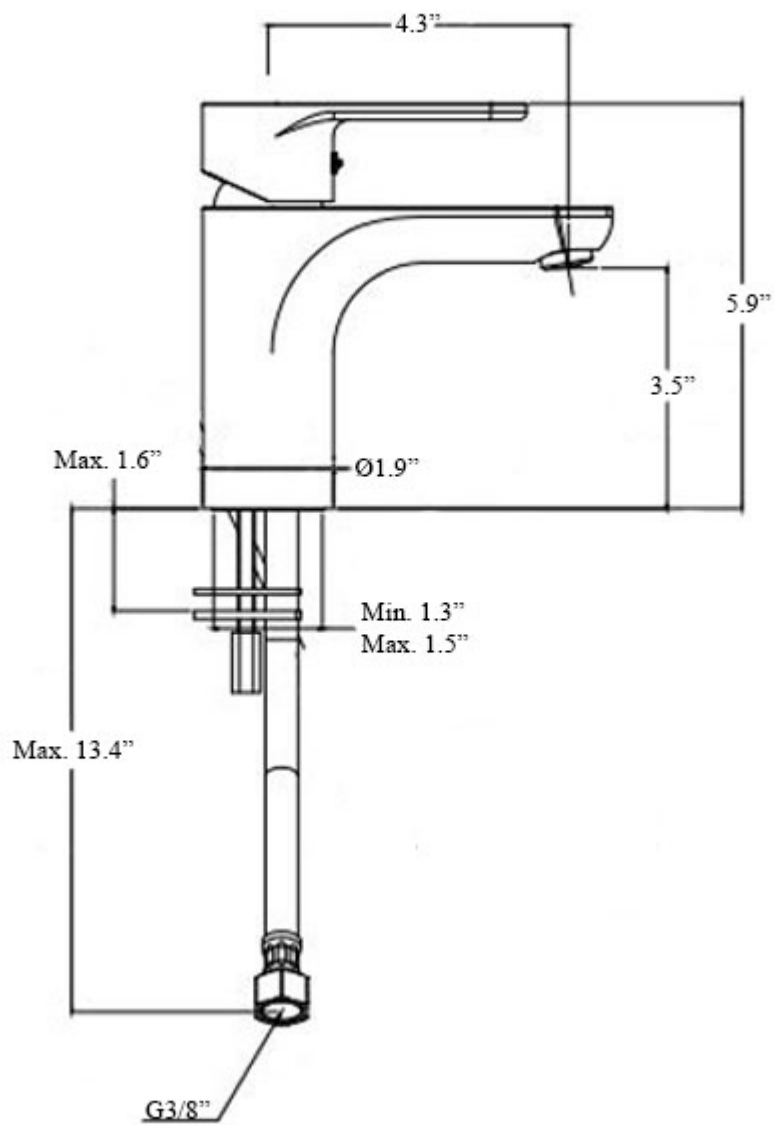

Product Specs Sheets

Collection
Green

Model |
Green GR 071

Dimensions Metric
1 inch = 2.54 cm
1 inch = 25.4 mm

WS[®]
BATH
COLLECTIONS

1051 Lea Drive - Collegeville, PA 19426
Tel. 215 513 9400 - Fax 610 831 0215
www.ws bathcollections.com - info@ws bathcollections.com