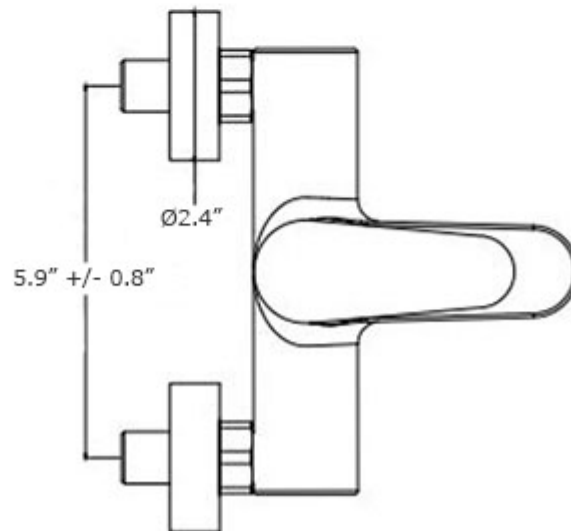

Product Specs Sheets

Collection
Green

Model |
Green GR 023

Dimensions Metric

1 inch = 2.54 cm
1 inch = 25.4 mm

WS[®]
BATH
COLLECTIONS

1051 Lea Drive - Collegeville, PA 19426
Tel. 215 513 9400 - Fax 610 831 0215