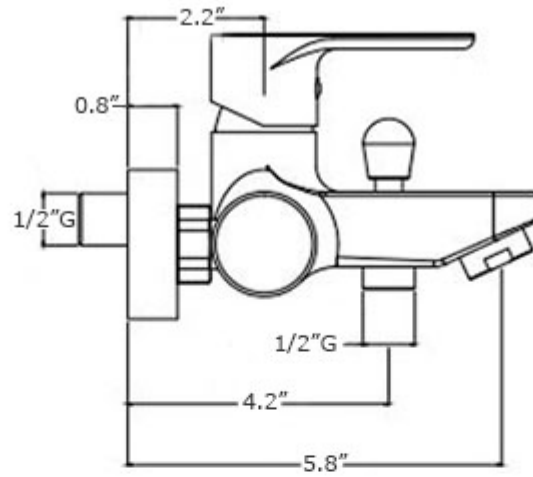

Product Specs Sheets

Collection
Green

Model |
Green GR 023

Dimensions Metric

1 inch = 2.54 cm
1 inch = 25.4 mm

WS[®]
BATH
COLLECTIONS

1051 Lea Drive - Collegeville, PA 19426
Tel. 215 513 9400 - Fax 610 831 0215