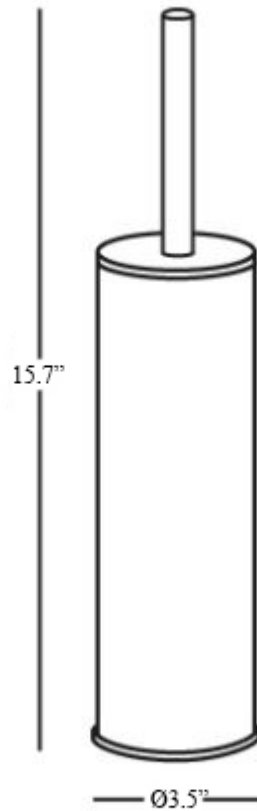

Product Specs Sheets

Collection
Gealuna

Model |
Gealuna AV014A

Dimensions Metric

1 inch = 2.54 cm
1 inch = 25.4 mm

WS[®]
BATH
COLLECTIONS

1051 Lea Drive - Collegeville, PA 19426
Tel. 215 513 9400 - Fax 610 831 0215