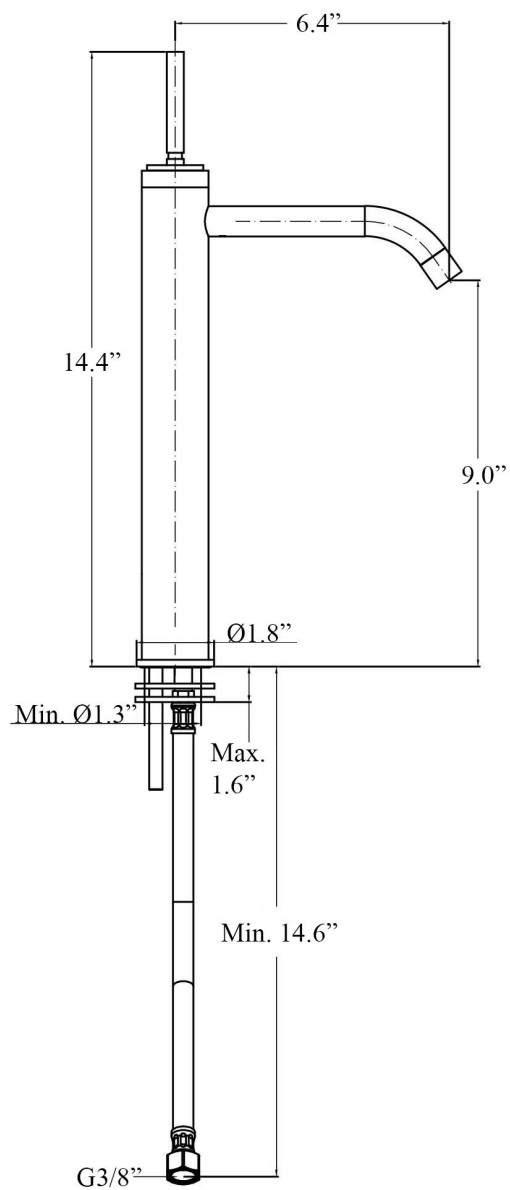

Product Specs Sheets

All connections/ hoses to US standards

Collection
F y n e

Model |
F y n e F Y 0 8 1

Dimensions Metric

1 inch = 2.54 cm
1 inch = 25.4 mm

WS®
BATH
COLLECTIONS

1051 Lea Drive - Collegeville, PA 19426
Tel. 215 513 9400 - Fax 610 831 0215
www.ws bathcollections.com - info@ws bathcollections.com