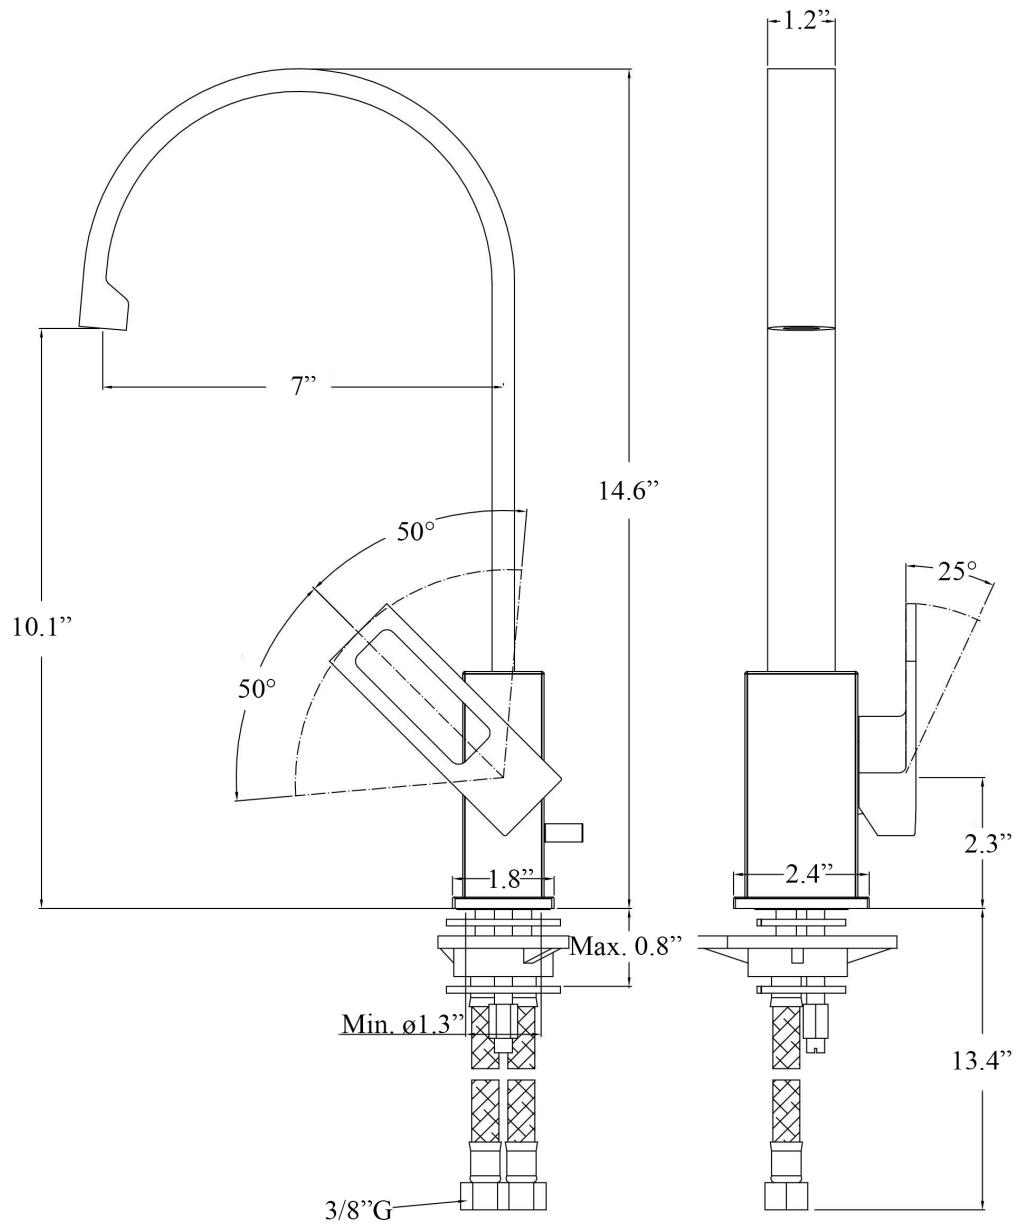

# Product Specs Sheets

All connections and hoses to US standards

Collection  
Effe - Elle

Model |  
EF 880 - EL 880

Dimensions Metric  
1 inch = 2.54 cm  
1 inch = 25.4 mm

**WS**<sup>®</sup>  
BATH  
COLLECTIONS