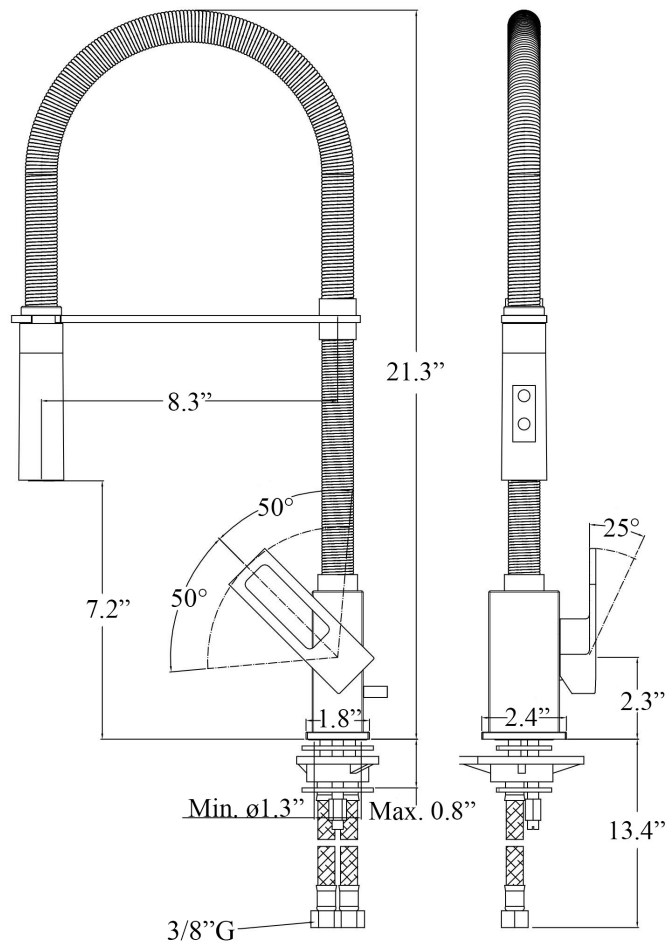

# Product Specs Sheets

All connections to US standards

Collection  
Effe - Elle

Model |  
EF 179 - EL 179

Dimensions Metric  
1 inch = 2.54 cm  
1 inch = 25.4 mm

**WS**<sup>®</sup>  
BATH  
COLLECTIONS

1051 Lea Drive - Collegeville, PA 19426  
Tel. 215 513 9400 - Fax 610 831 0215  
[www.ws bathcollections.com](http://www.ws bathcollections.com) - [info@ws bathcollections.com](mailto:info@ws bathcollections.com)