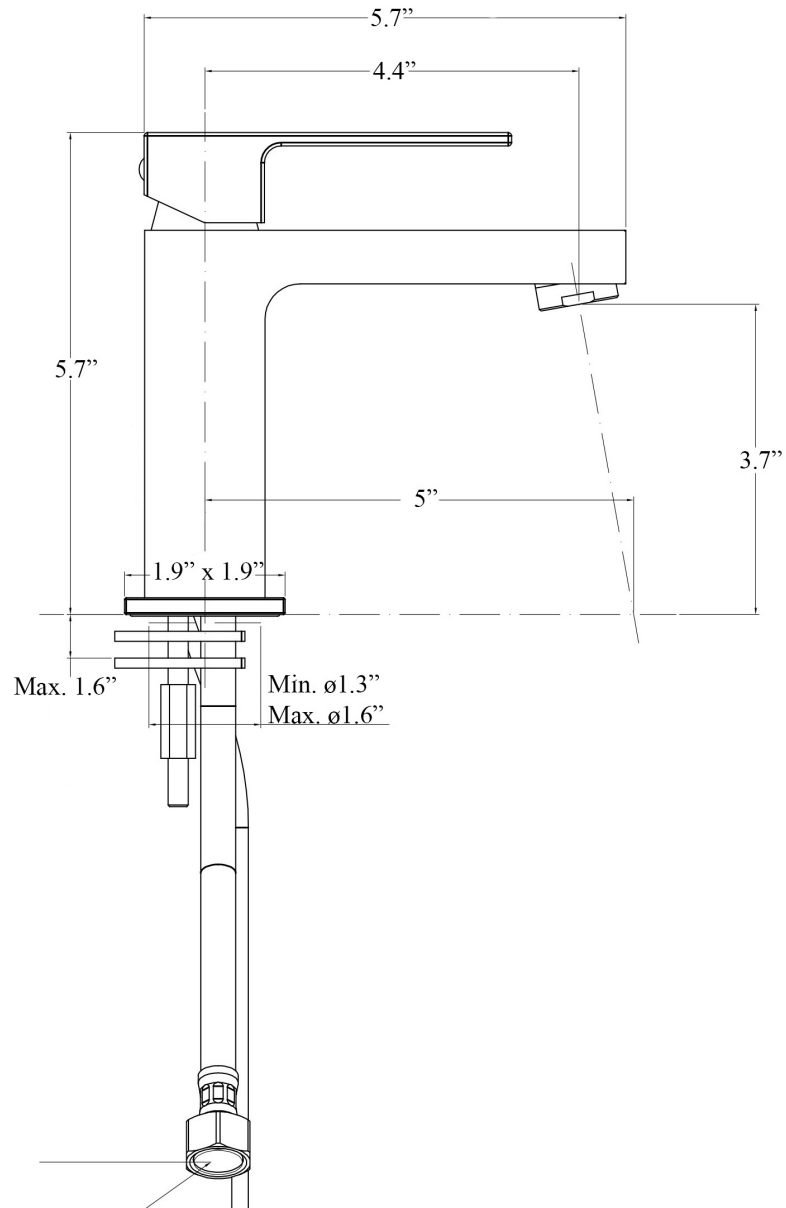

Product Specs Sheets

Collection
Effe - Elle

Model |
EF 071
EL 071

Dimensions Metric
1 inch = 2.54 cm
1 inch = 25.4 mm

WS[®]
BATH
COLLECTIONS

1051 Lea Drive - Collegeville, PA 19426
Tel. 215 513 9400 - Fax 610 831 0215
www.ws bathcollections.com - info@ws bathcollections.com